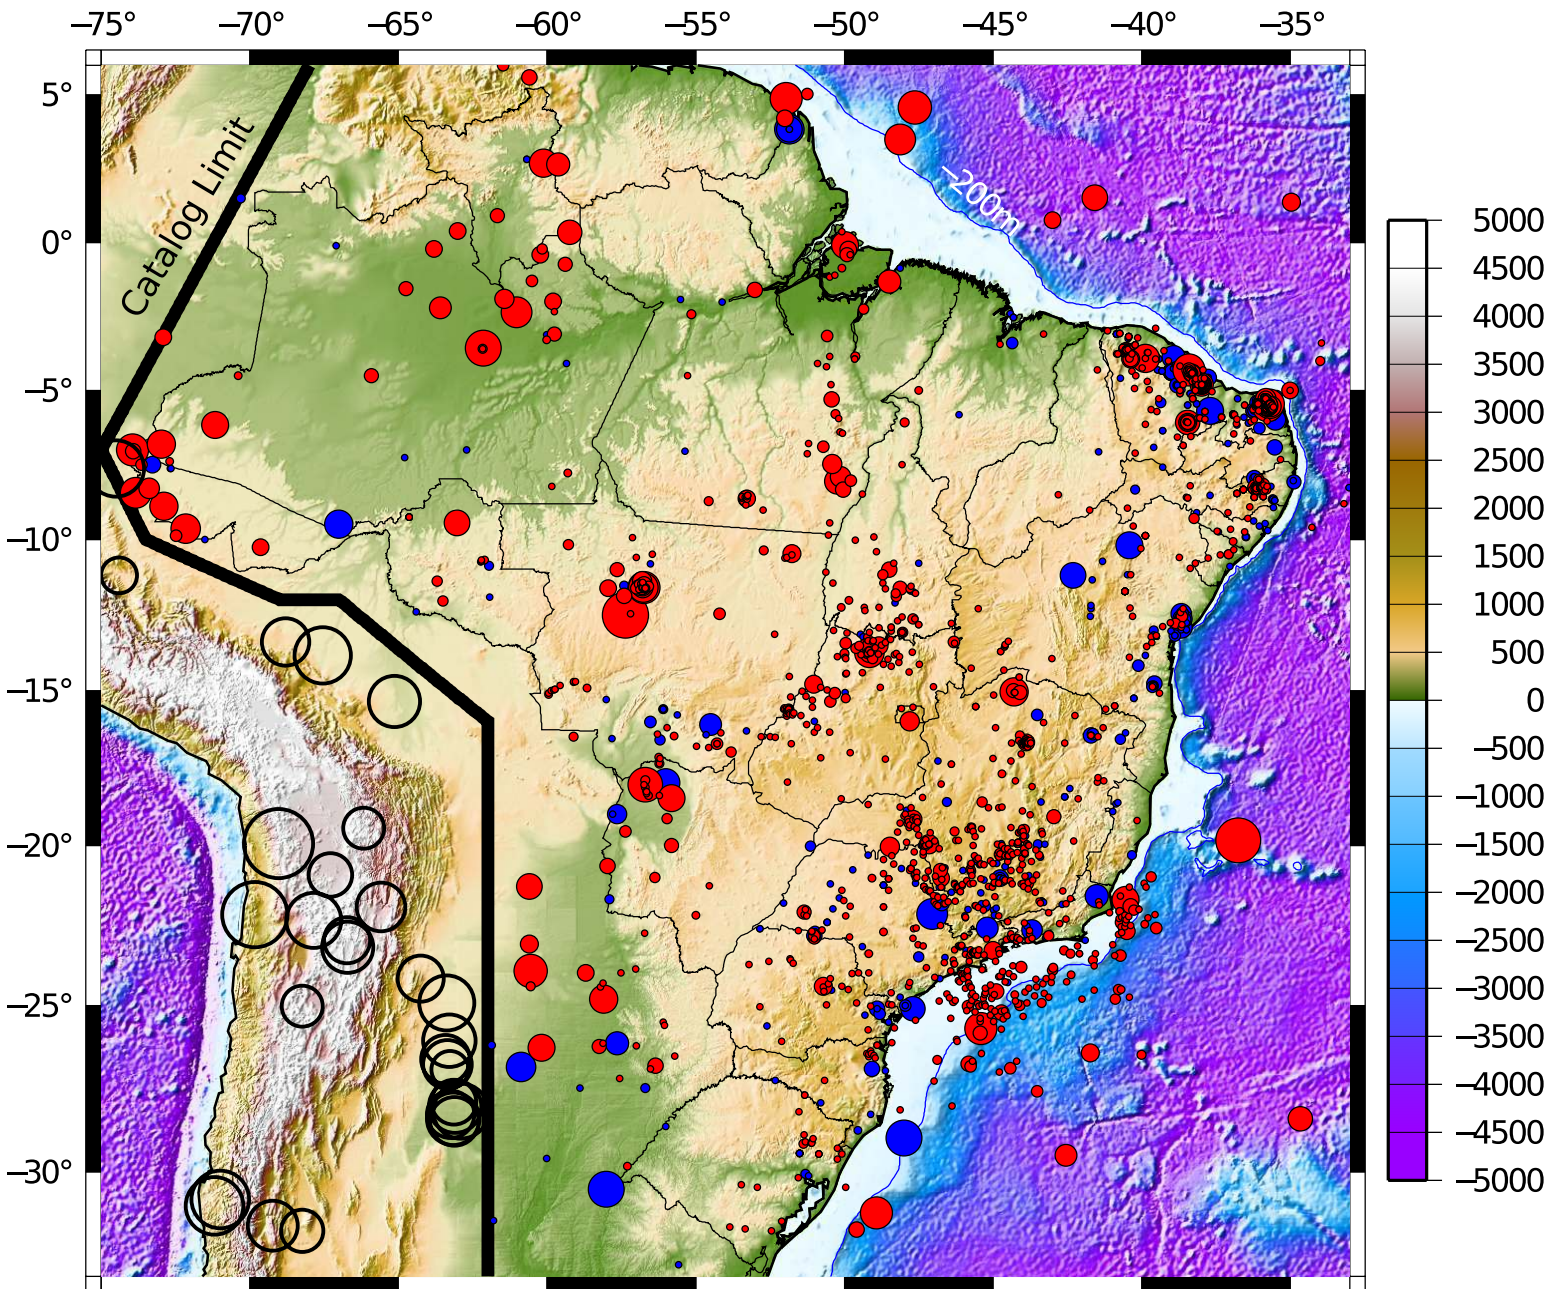

Brazilian Earthquakes, 1720-2015/02

instrumental magnitude: ● 6 ● 5 ● 4 ● <3

○ = felt in Brazil

● Historical Seismicity