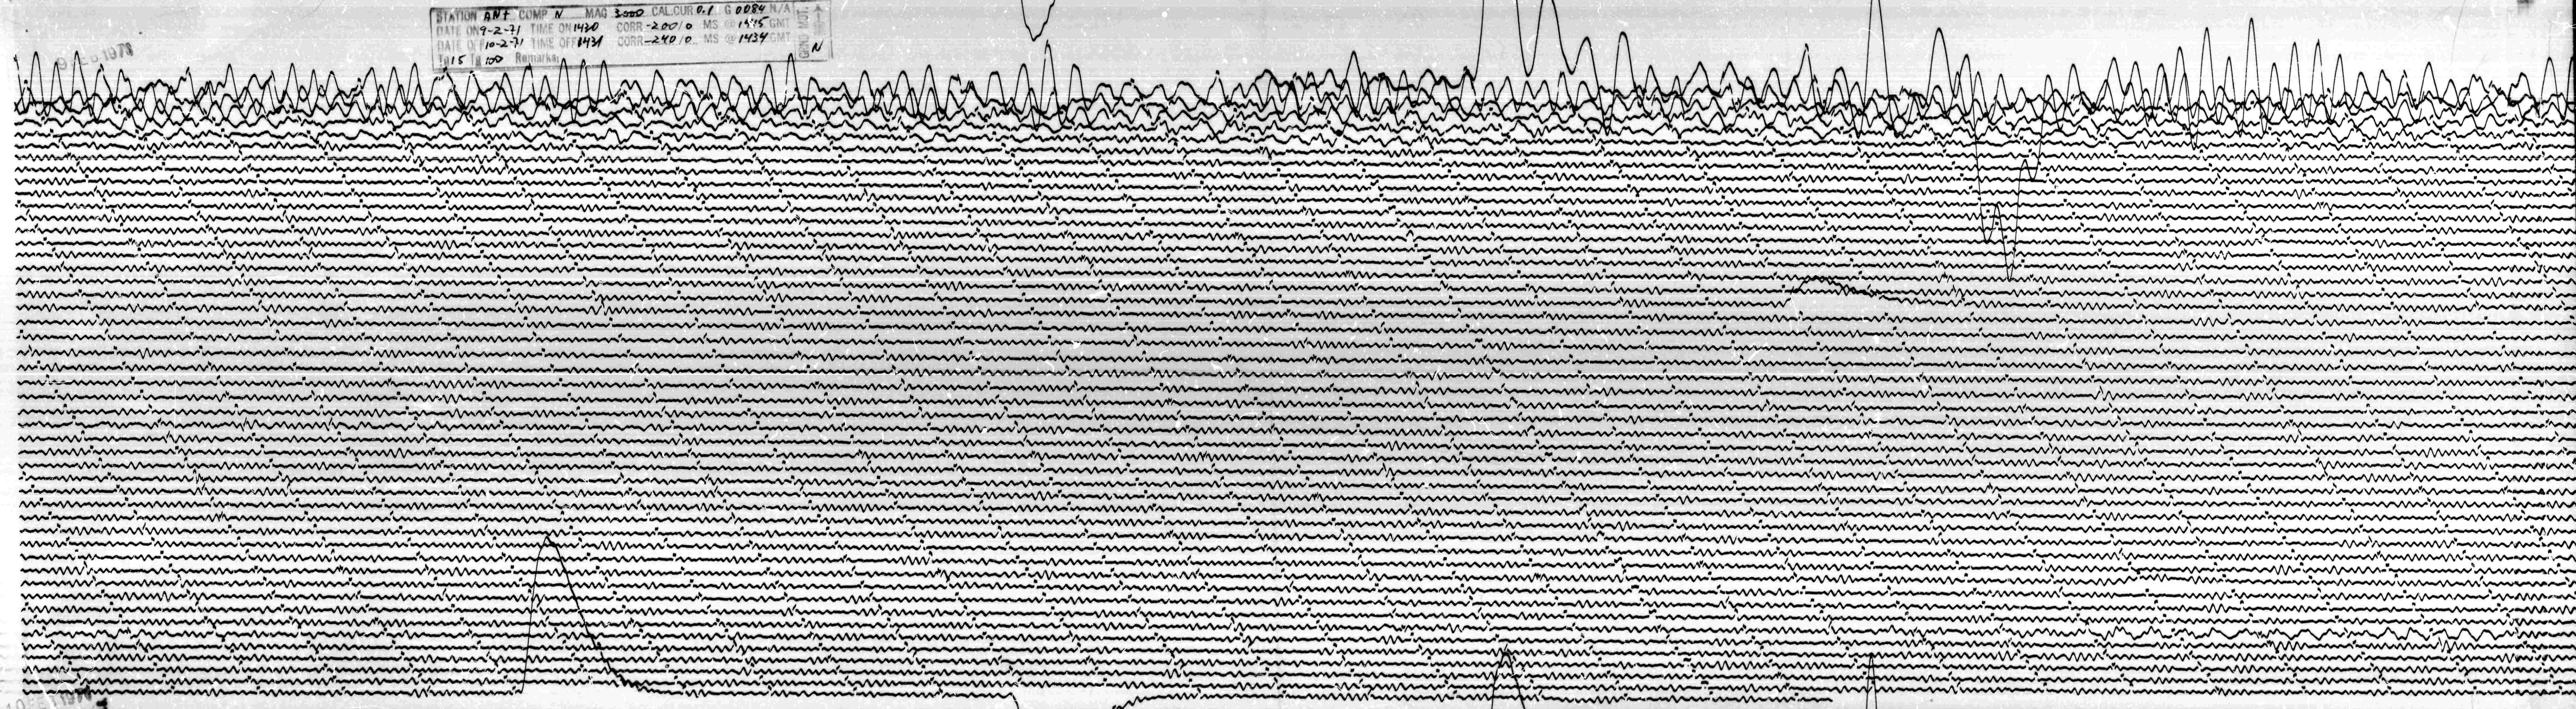

STATION ANT COMP N MAG 3000 CAL CUR 0.1 G 0084 N/A
DATE ON 9-2-71 TIME ON 1430 CORR -200.0 MS @ 1435 GMT
DATE OFF 10-2-71 TIME OFF 1434 CORR -240.0 MS @ 1434 GMT
T-15 IN 100 Remarks: N

GRAND MOT. ↑
N

9 FEB 1978