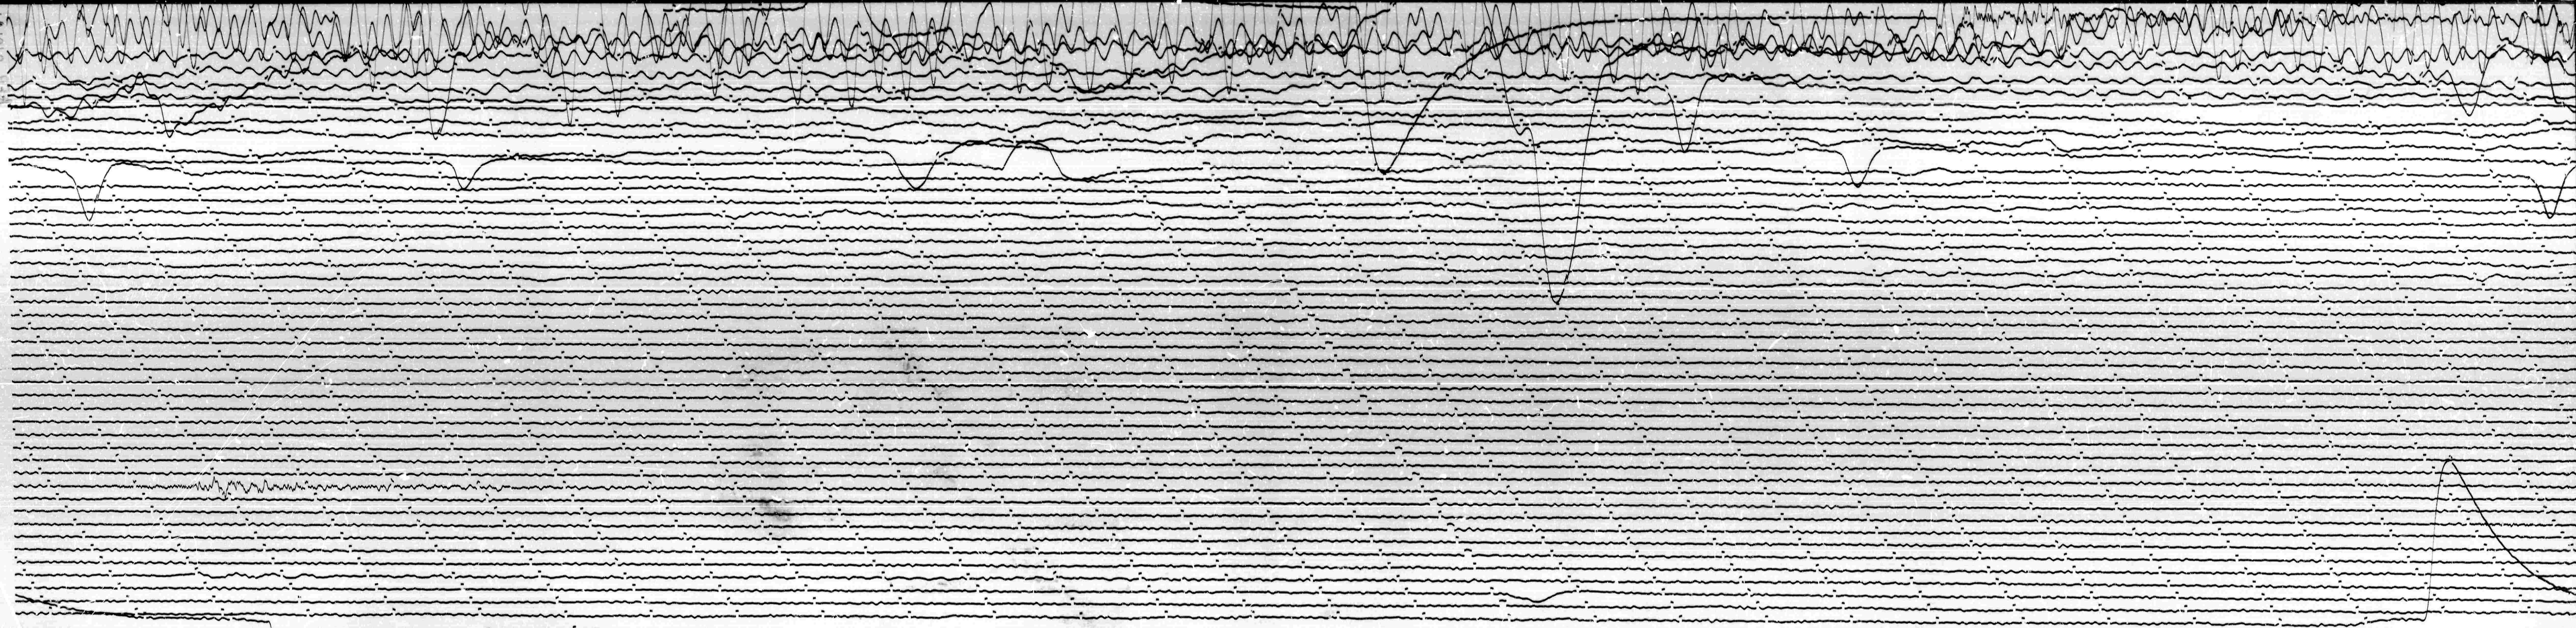

51971

STATION AVL COMP N.S. MAG 1500 CAL CURR 20 G 0000 N/A  
 DATE ON 2-9-71 TIME ON 13-55 CORR 0 MS @ 13-00 GMT  
 DATE OFF 2-10-71 TIME OFF 13-49 CORR +155 MS @ 12-35 GMT  
 To 48 Tg 1010 Remarks: GRAND MOT. ↑  
N

51971

68  
LP-42