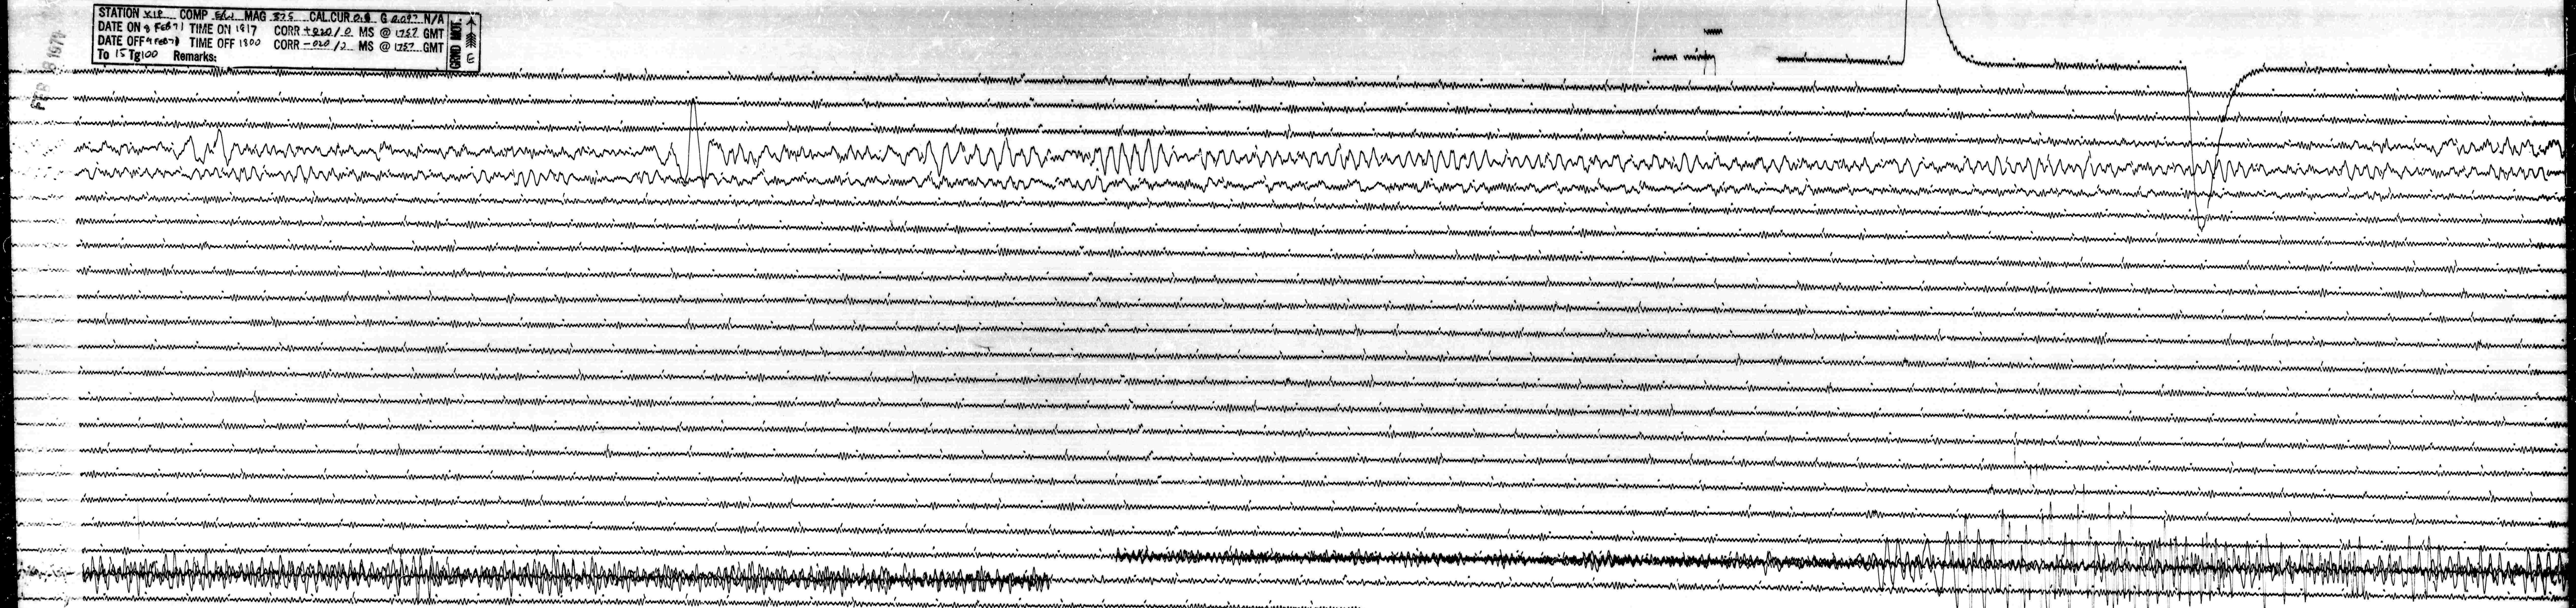

STATION XIP COMP EL MAG 325 CAL CUR 2.0 G 2.092 N/A
DATE ON 9 Feb 71 TIME ON 1917 CORR +0.20 / 0 MS @ 1752 GMT
DATE OFF 9 Feb 71 TIME OFF 1800 CORR -0.20 / 0 MS @ 1752 GMT
To 15 Tg 100 Remarks:

GRAND MOT. ↑
E

FEB 9 1971

FEB 9 1971