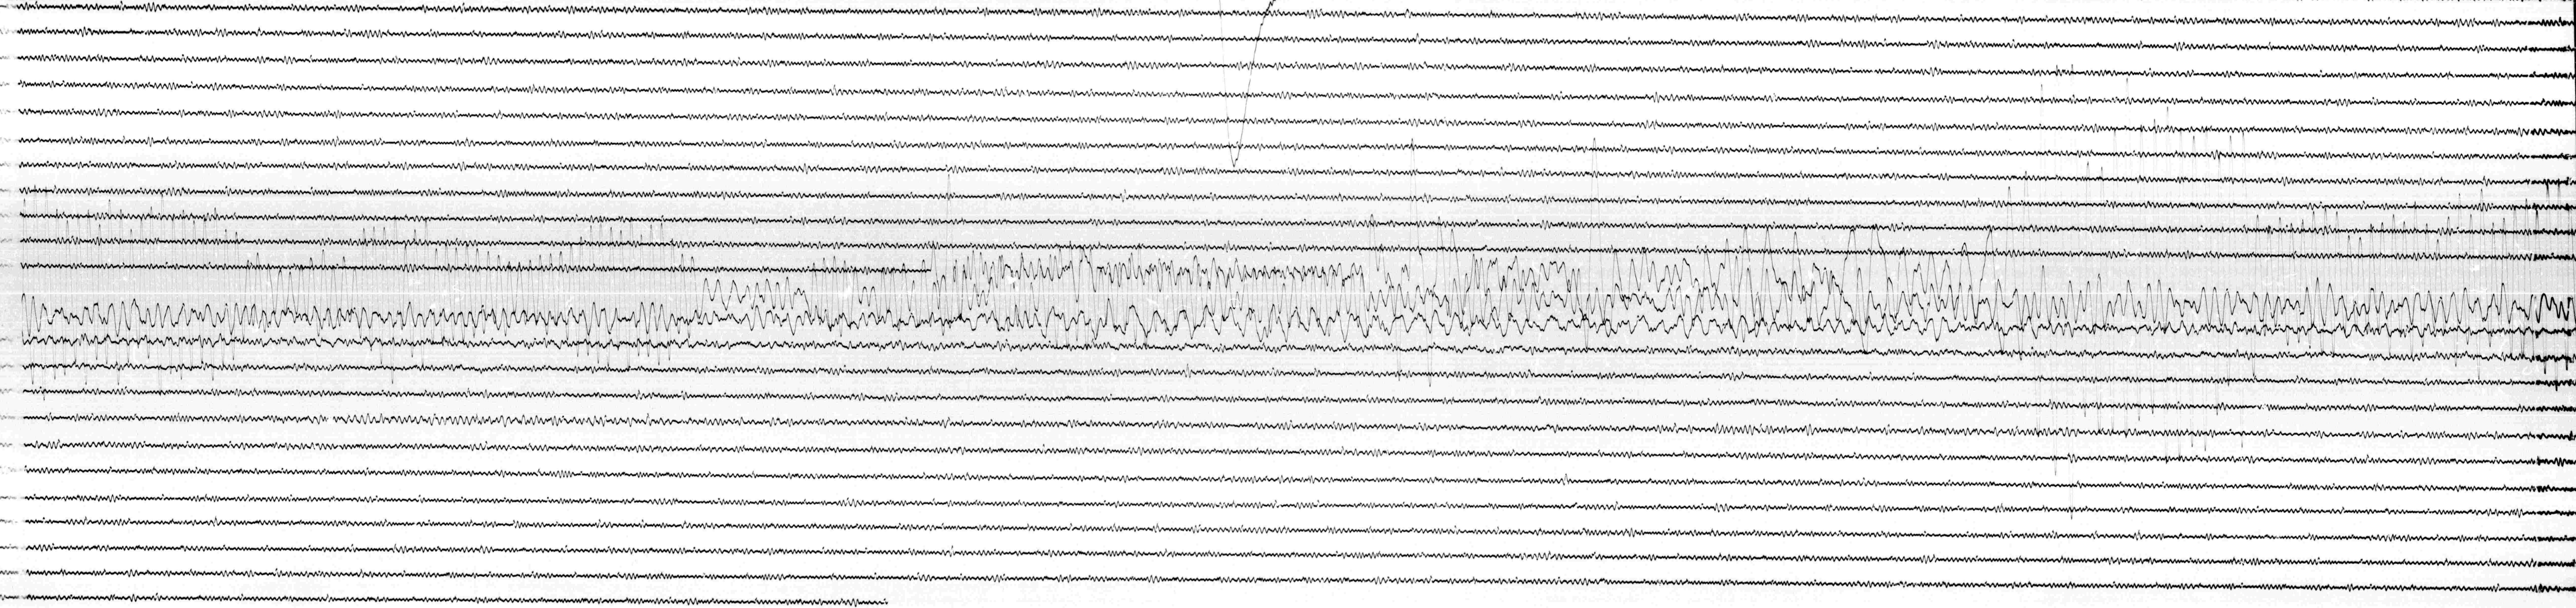

11-1970

STATION KIP COMP 2 MAG 375 0.8 0.105 N/A  
DATE ON 9 Dec 70 TIME 1750 -085, 0 W @ 1744 GMT  
DATE OFF 10 Dec 70 TIME 1743 +003, 0 W @ 1744 GMT  
To 15 Tg 100 Remarks: GRND MOT. ↑

11-1