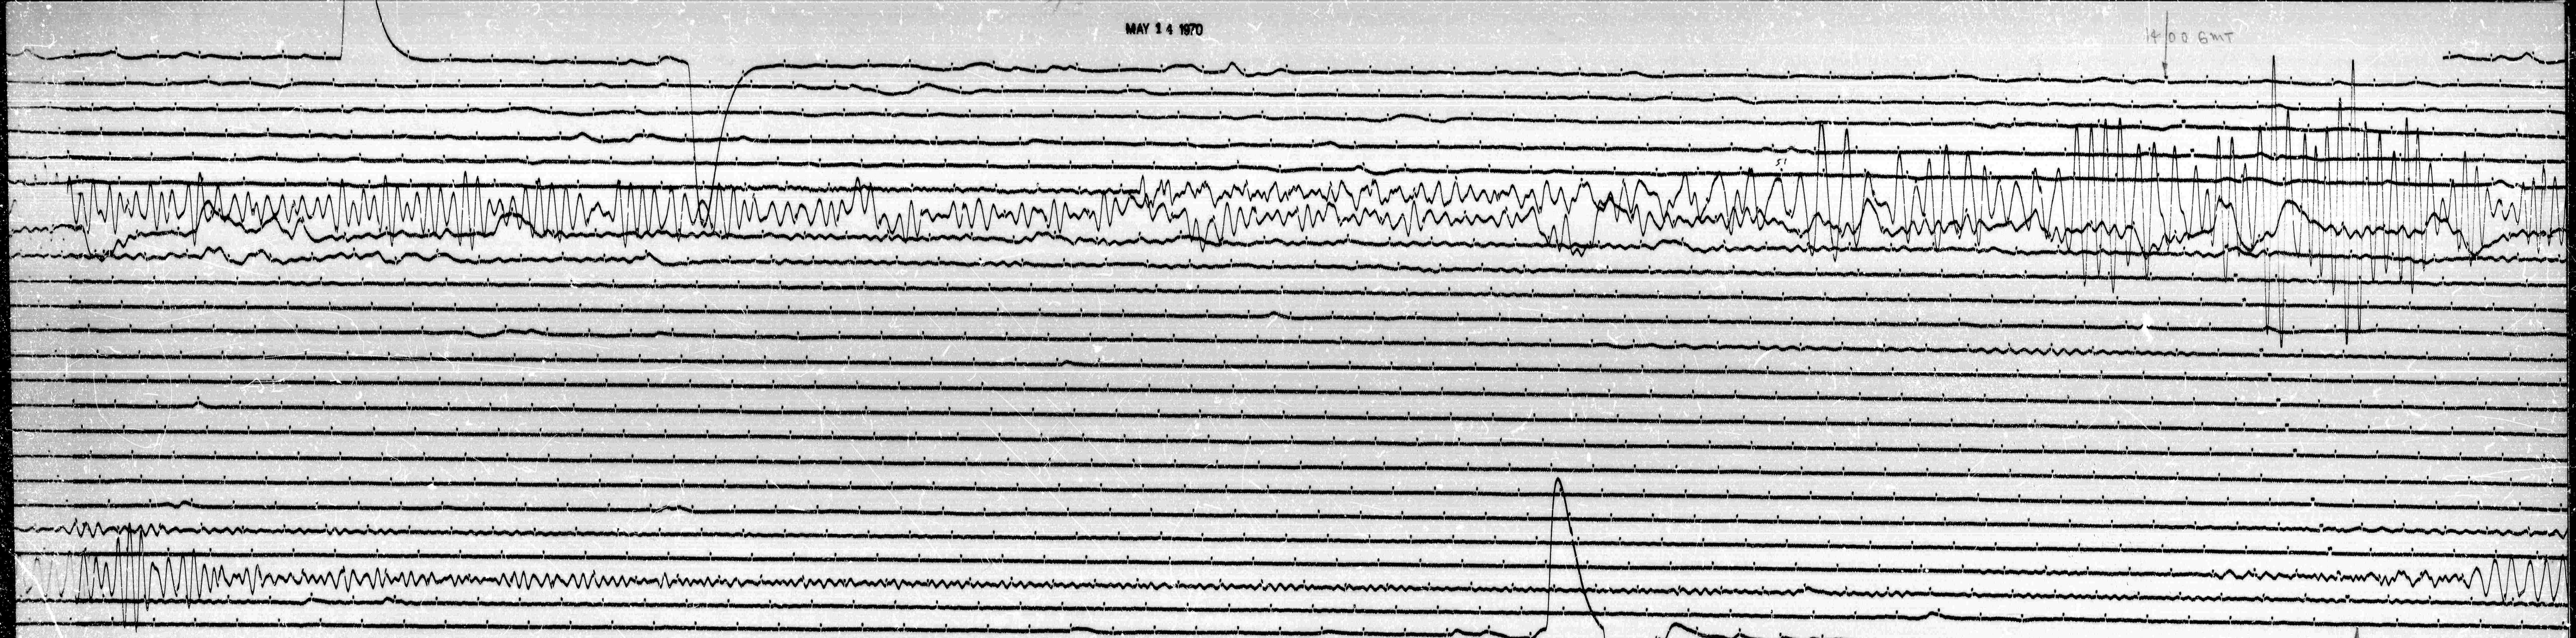

MAY 14 1970

14:00 GMT

STATION *Wes* COMP *E* MAG *3000* CAL CUR *10* G *1113* N/A  
 DATE ON *5-14-70* TIME ON *13-07* CORR *00* / *✓* MS @ *13:16* GMT  
 DATE OFF *5-15-70* TIME OFF *12-47* CORR *00* / *✓* MS @ *14:40* GMT  
 To 15 Ig 100 Remarks:

GRND MOT. ↑  
 E

MAY 15 1970

12:00 GMT

1241

WES  
L.P.-C.M.