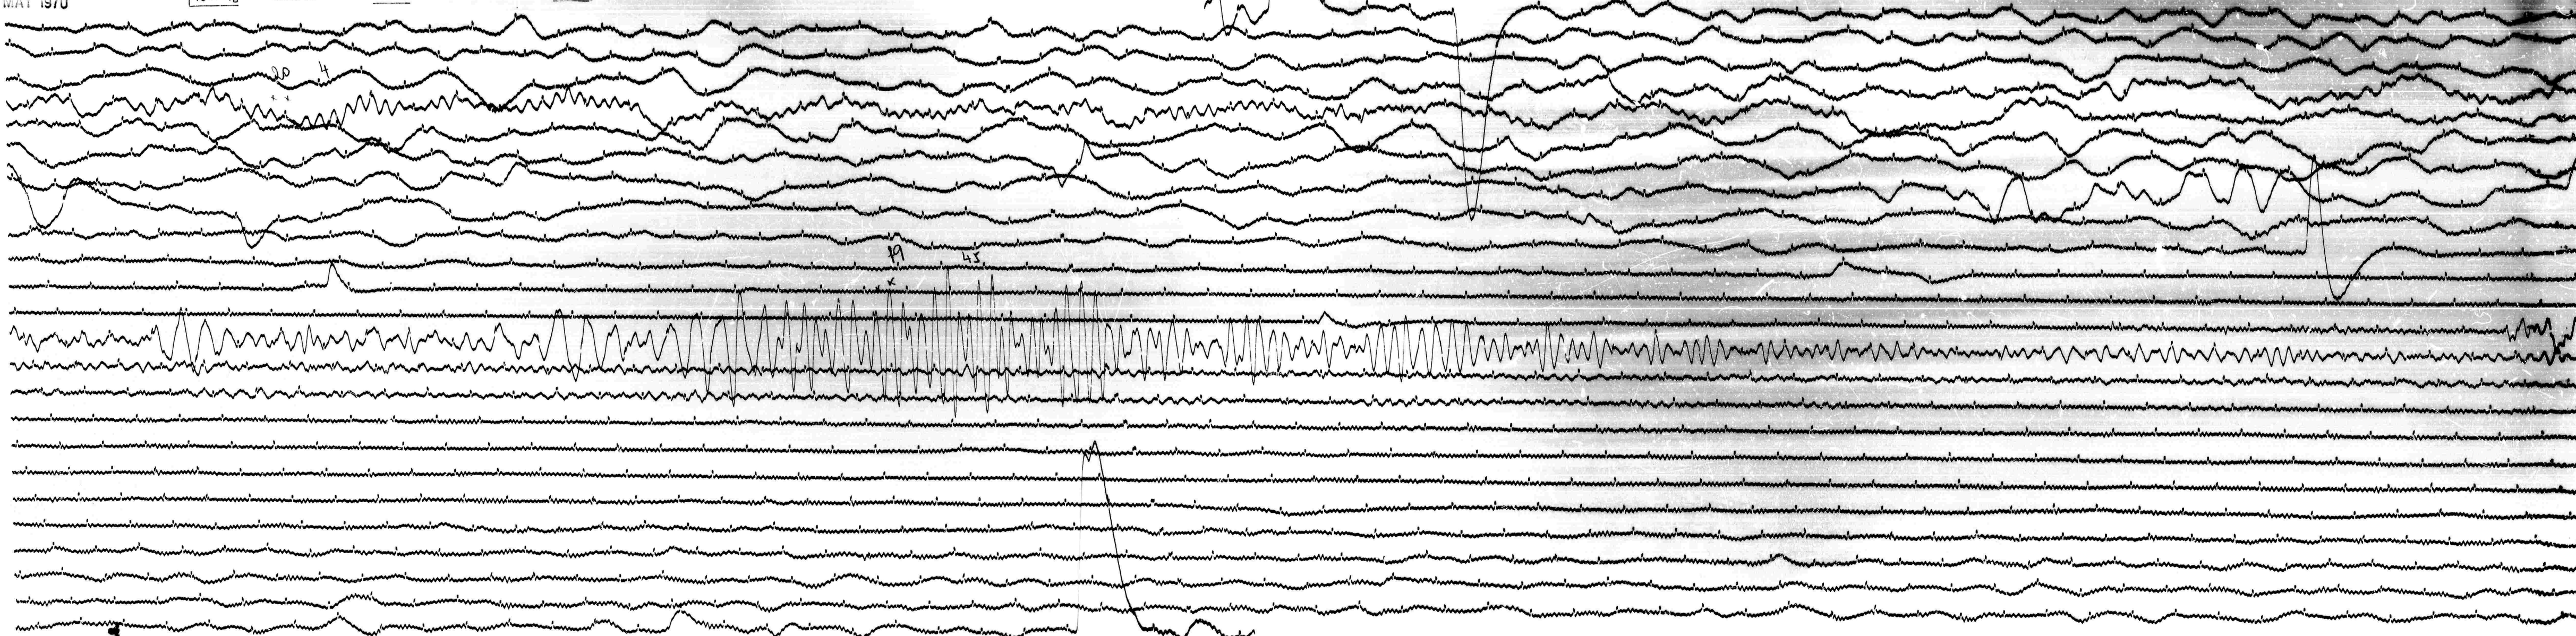

14 MAY 1970

STATION *W11* COMP *N* MAG *1000* CAL CUR *0.2* G *1006* N/A  
DATE ON *05-14-70* T *0606* CORR *-12/0* MS @ *0600* GMT  
DATE OFF *05-15-70* T *0601* CORR *-14/0* MS @ *0600* GMT  
To *15* Tg *100* Remarks:

GRIND MOT: ↑  
N

15 MAY 1970