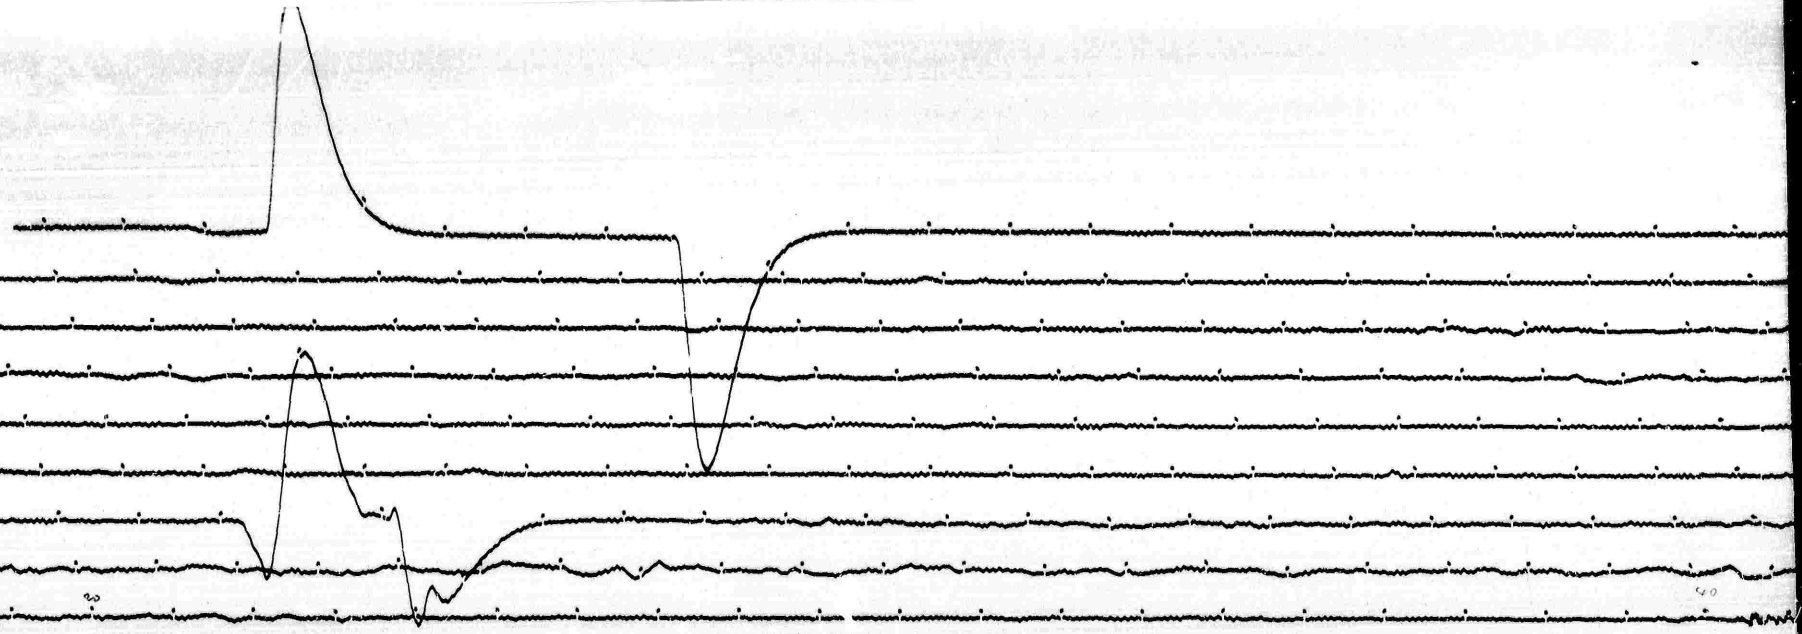

14 MAY 1970

STATION *MAT* COMP *E* MAG *2.000* CAL CUR *0.10* G *0.022* N/A
 DATE ON *5-14-70* TIME ON *00 21* CORR *-20 / 0* MS @ *00 00* GMT
 DATE OFF *5-15-70* TIME OFF *00 51* CORR *-20 / 0* MS @ *00 00* GMT
 To *15 Tg 100* Remarks:

GRND MOT. ↑
 ↓

15 MAY 1970