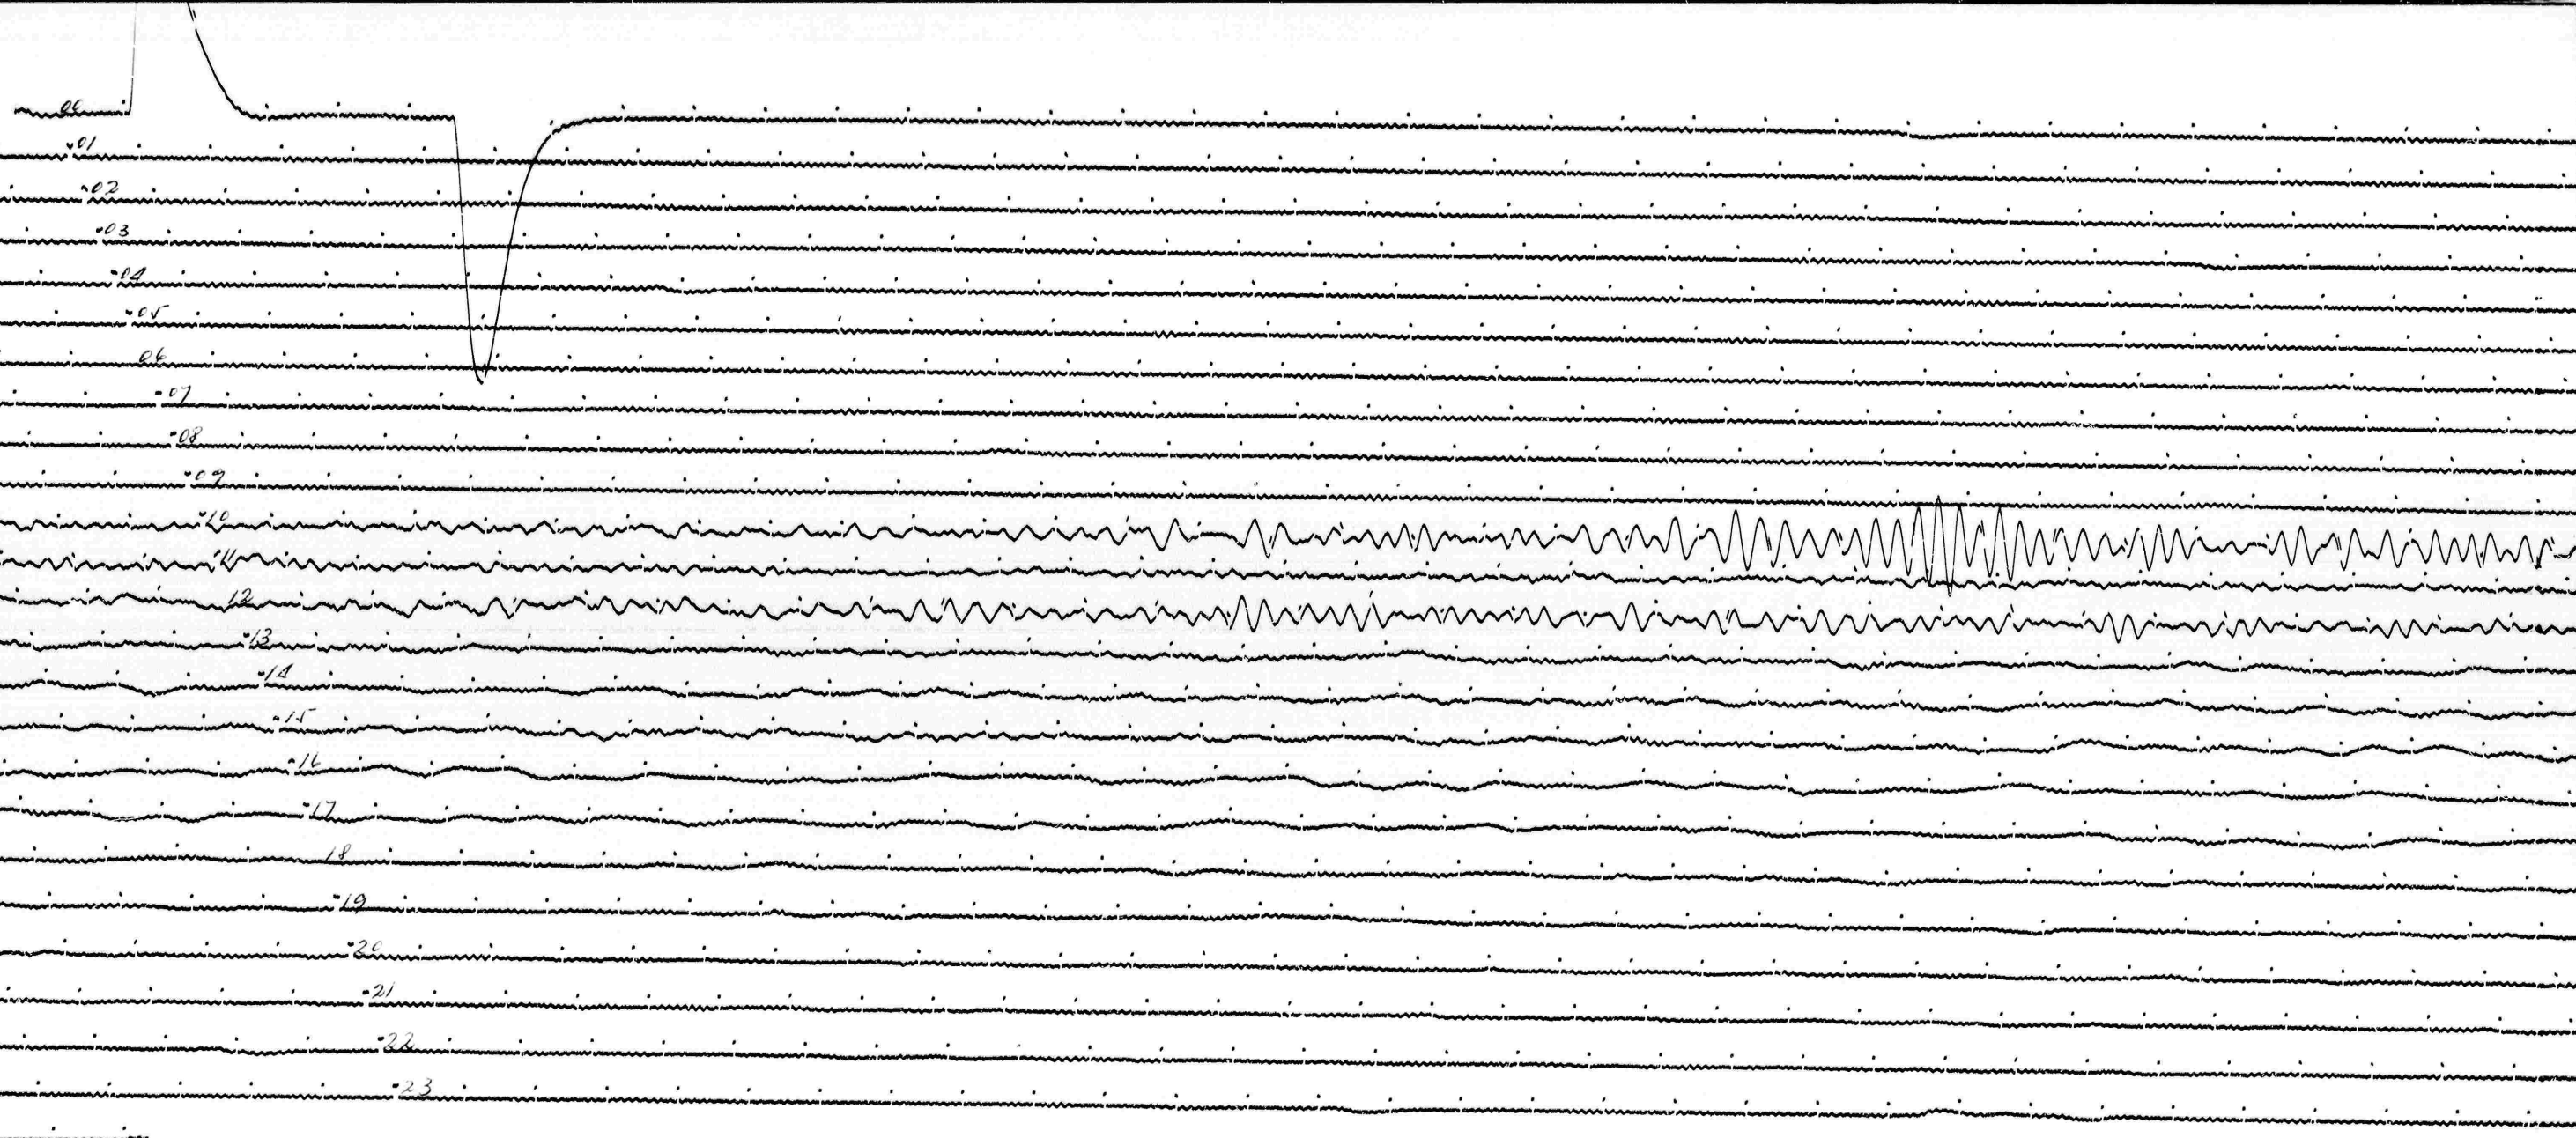

STATION 112 COMP RE MAG 1.2 CAL. CUR 2.2 G 2.2 N/A  
 DATE ON 29 TIME ON 10 CORR 1 MS @ 10 GMT  
 DATE OFF 29 TIME OFF 10 CORR 1 MS @ 10 GMT  
 To Tg Remarks:

GRND MOT. ↑

20 MAR 1969  
 ARE  
 L.P.E.W.