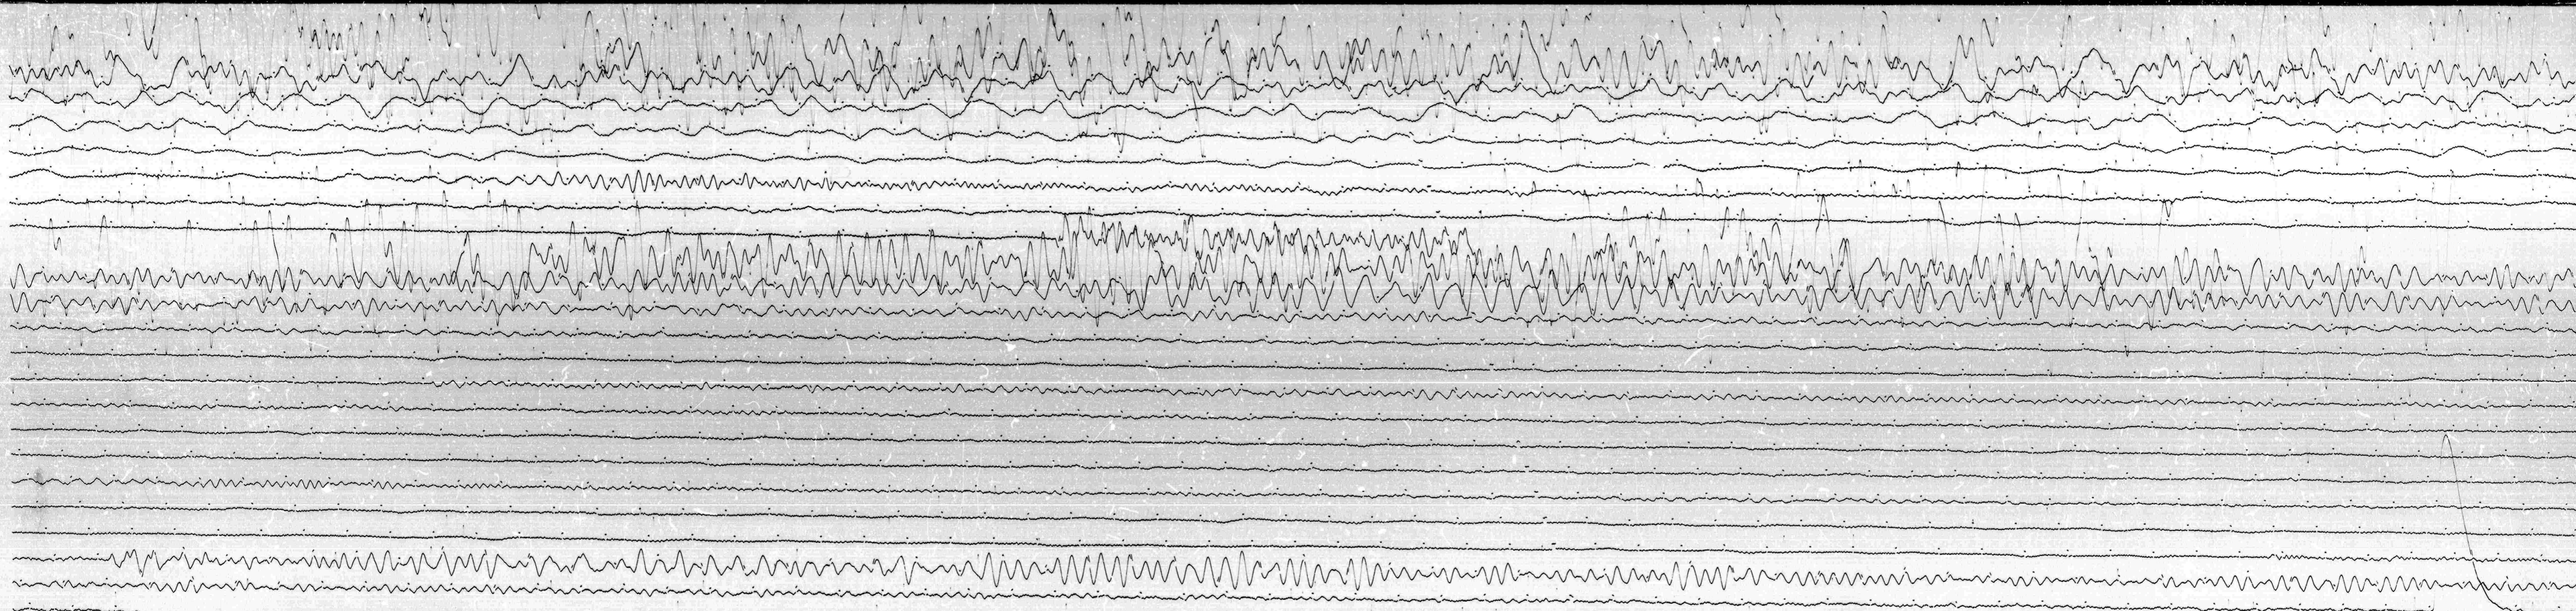

MAY 16 1968

STATION MUNCOMP N MAG 7.5 CAL CUR 0.4 G 0.100N/A  
 16 MAY 1968 TIME ON 0132 CORR -45.0 MS @ 0132 GMT  
 17 MAY 1968 TIME OFF 028 CORR -40.0 MS @ 0131 GMT  
 To 15 1g 100 remarks:

GRND MOT  
 N