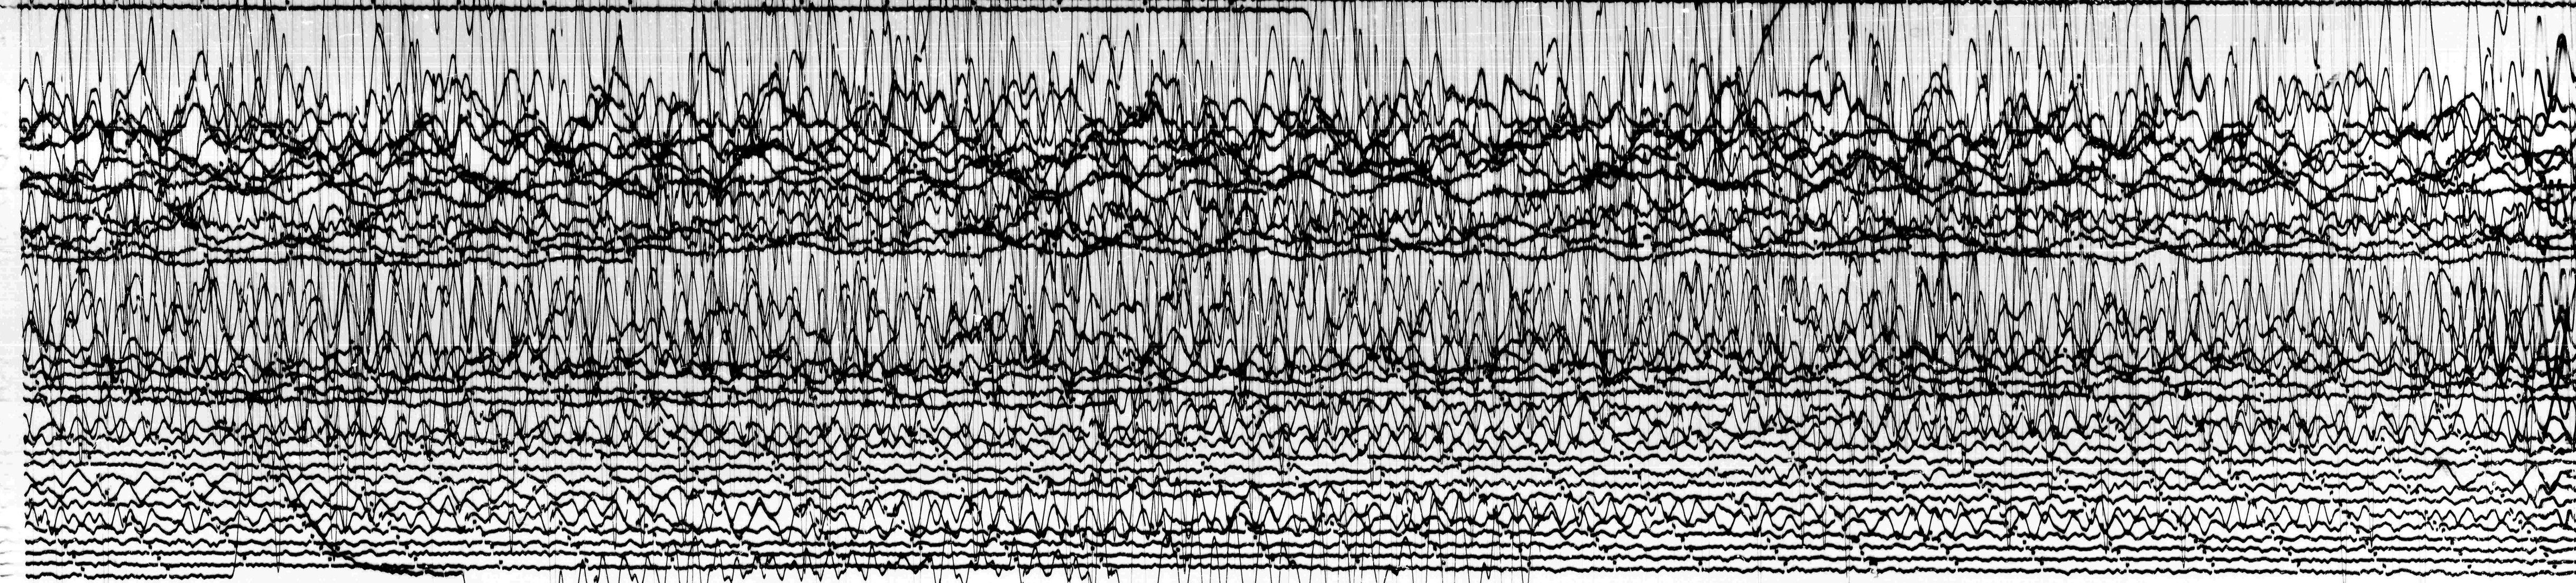

15 MAY 1968

16

STATION 1150 COMP MAG 800 CAL CUR 2.7 G 1222 1/4
 DATE ON 14/15/68 TIME ON 2319 CORR 0001 MS @ 0356 GMT
 DATE OFF 14/15/68 TIME OFF 2326 CORR 430.10 MS @ 0500 GMT
 To 15 Tg 100 Remarks:

GROUND MOT. ↑