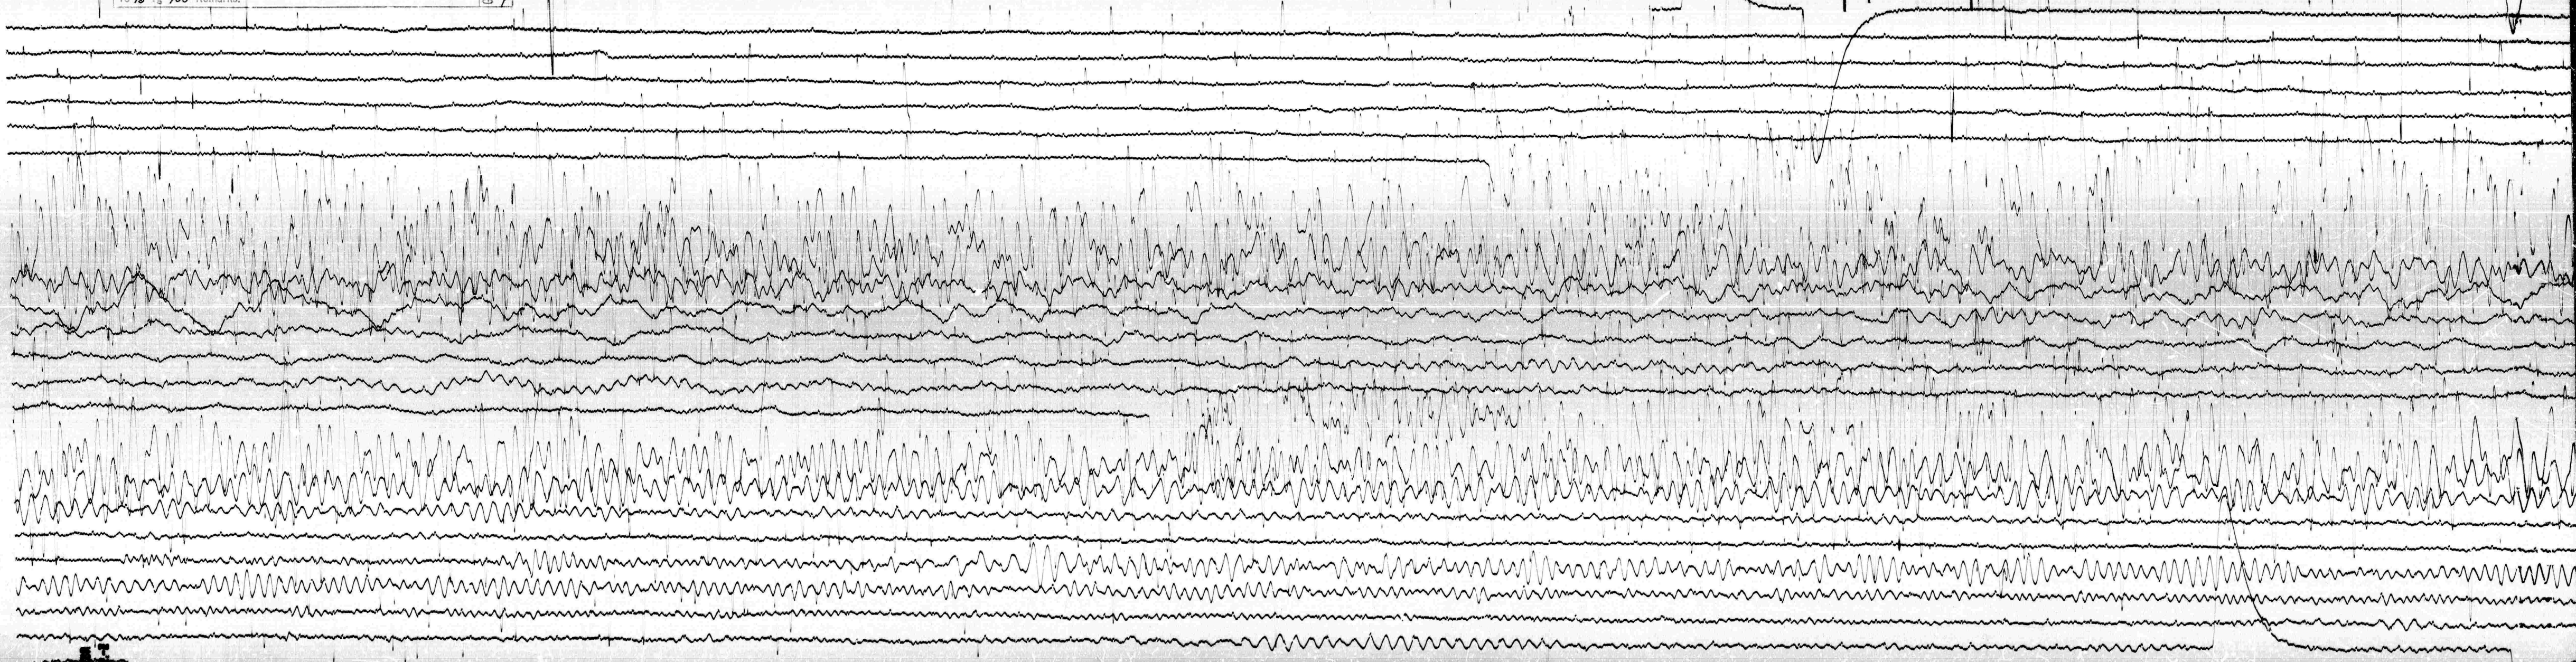

MAY 15 1966

STATION *cor* COMP *Z* MAG *1500* CAL. CUR *0.20* G *0.101* VVA
DATE ON *5-15-66* TIME ON *1957* CORR *70241* 0 MS @ *1957* GMT
DATE OFF *5-15-66* TIME OFF *2022* CORR *70241* 0 MS @ *2013* GMT
To 15 Ig 100 Remarks:

GRAND INC
↑
↓
7p

MAY 16 1966