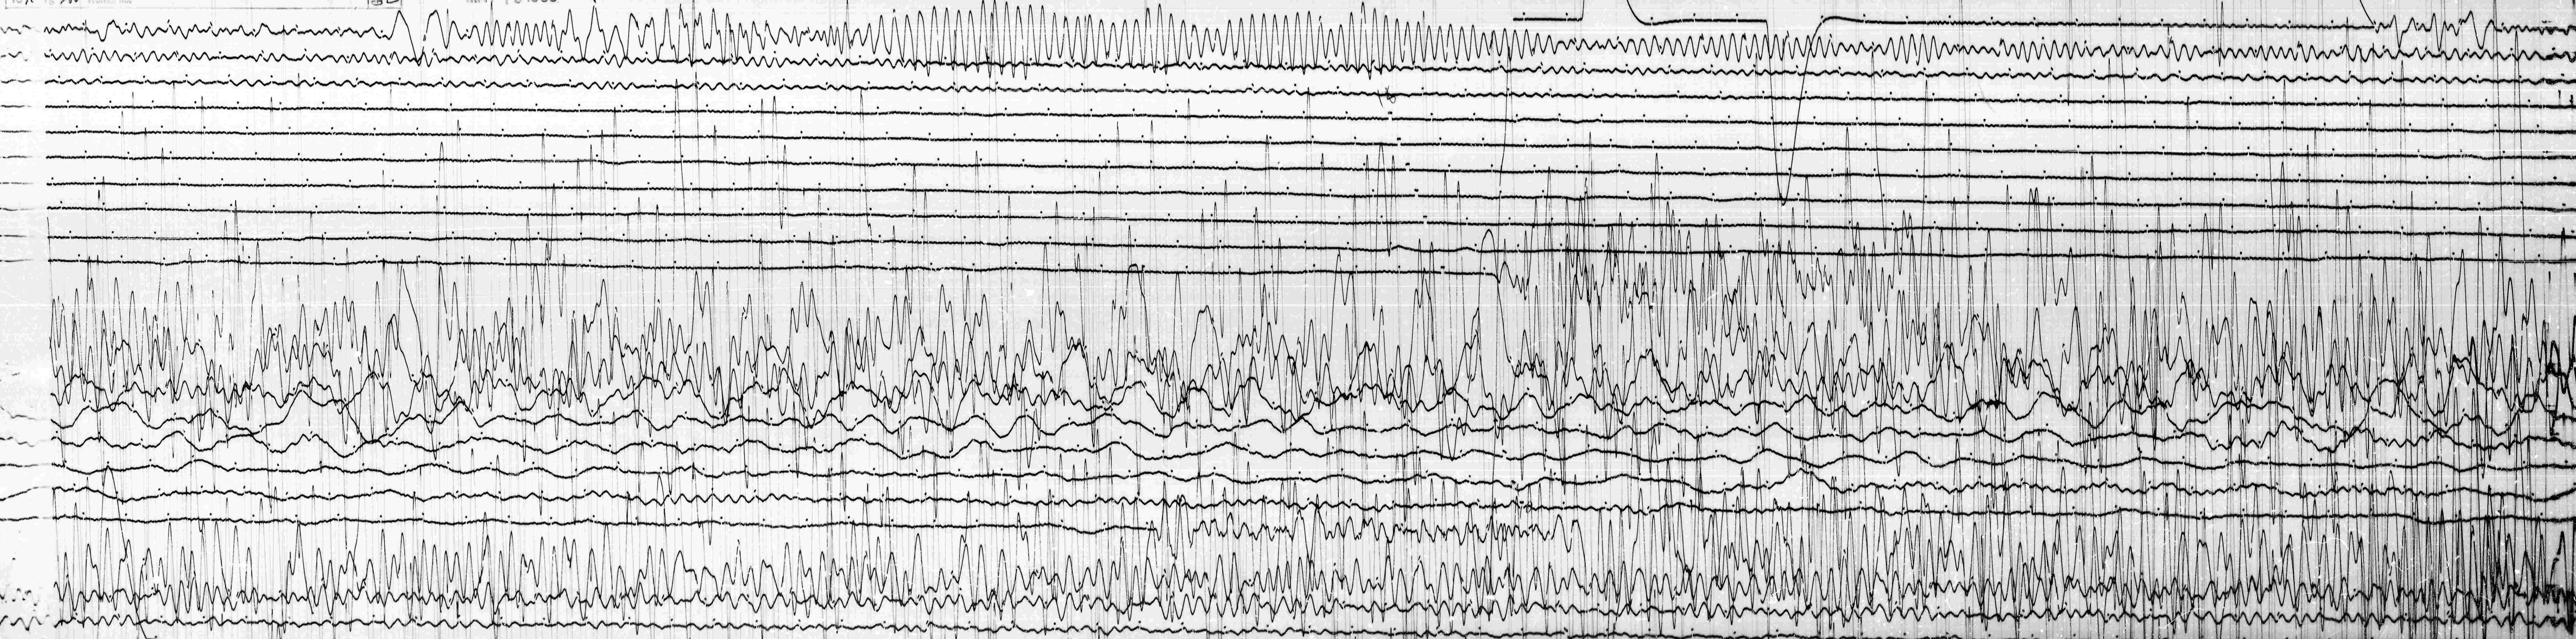

STATION TUC SWAMP EW 1500
DATE 5/16/68 TIME OFF 1526
TO 10 100 Remarks

MAY 15 1968

MAY 16 1968