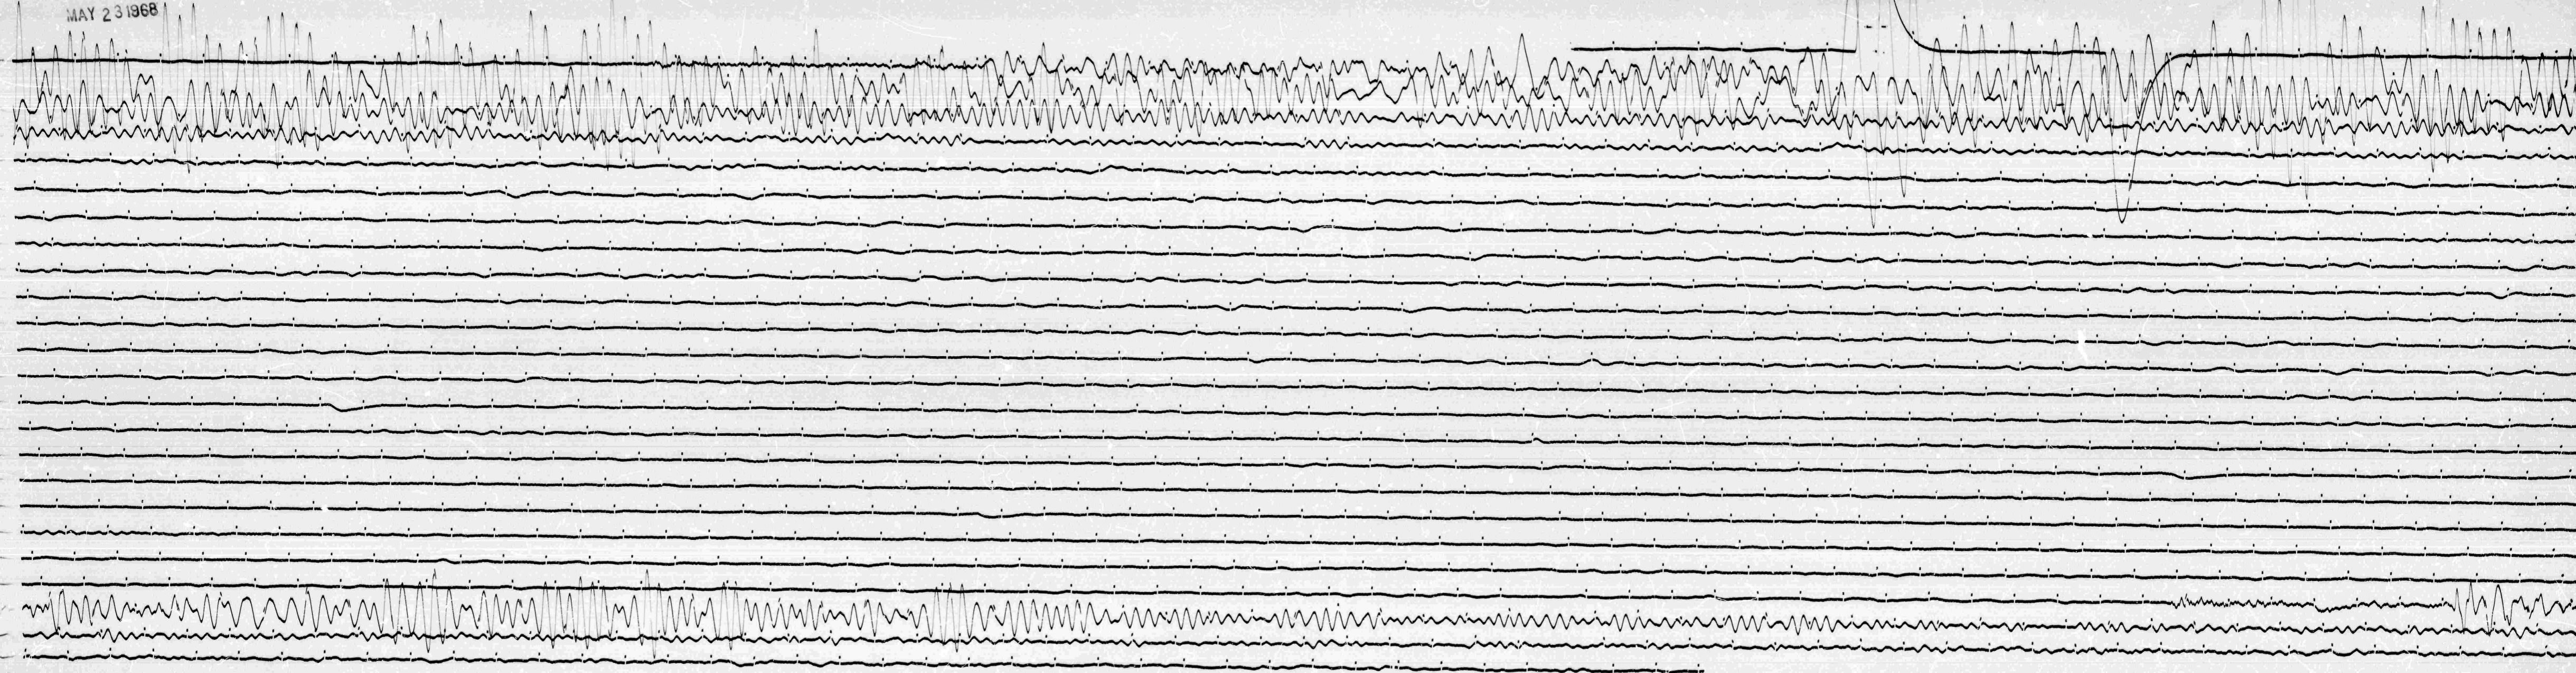

MAY 23 1968

STATION *Leh* COMP *E* MAG *1500* CAL CUR *200* G *200* N/A
 DATE ON *5/29/68* TIME ON *1706* CORR *+0:10* MS @ *1655* GMT
 DATE OFF *5/24/68* TIME OFF *1703* CORR *+1:00* MS @ *1655* GMT
 To 15 Tg 100. Remarks: