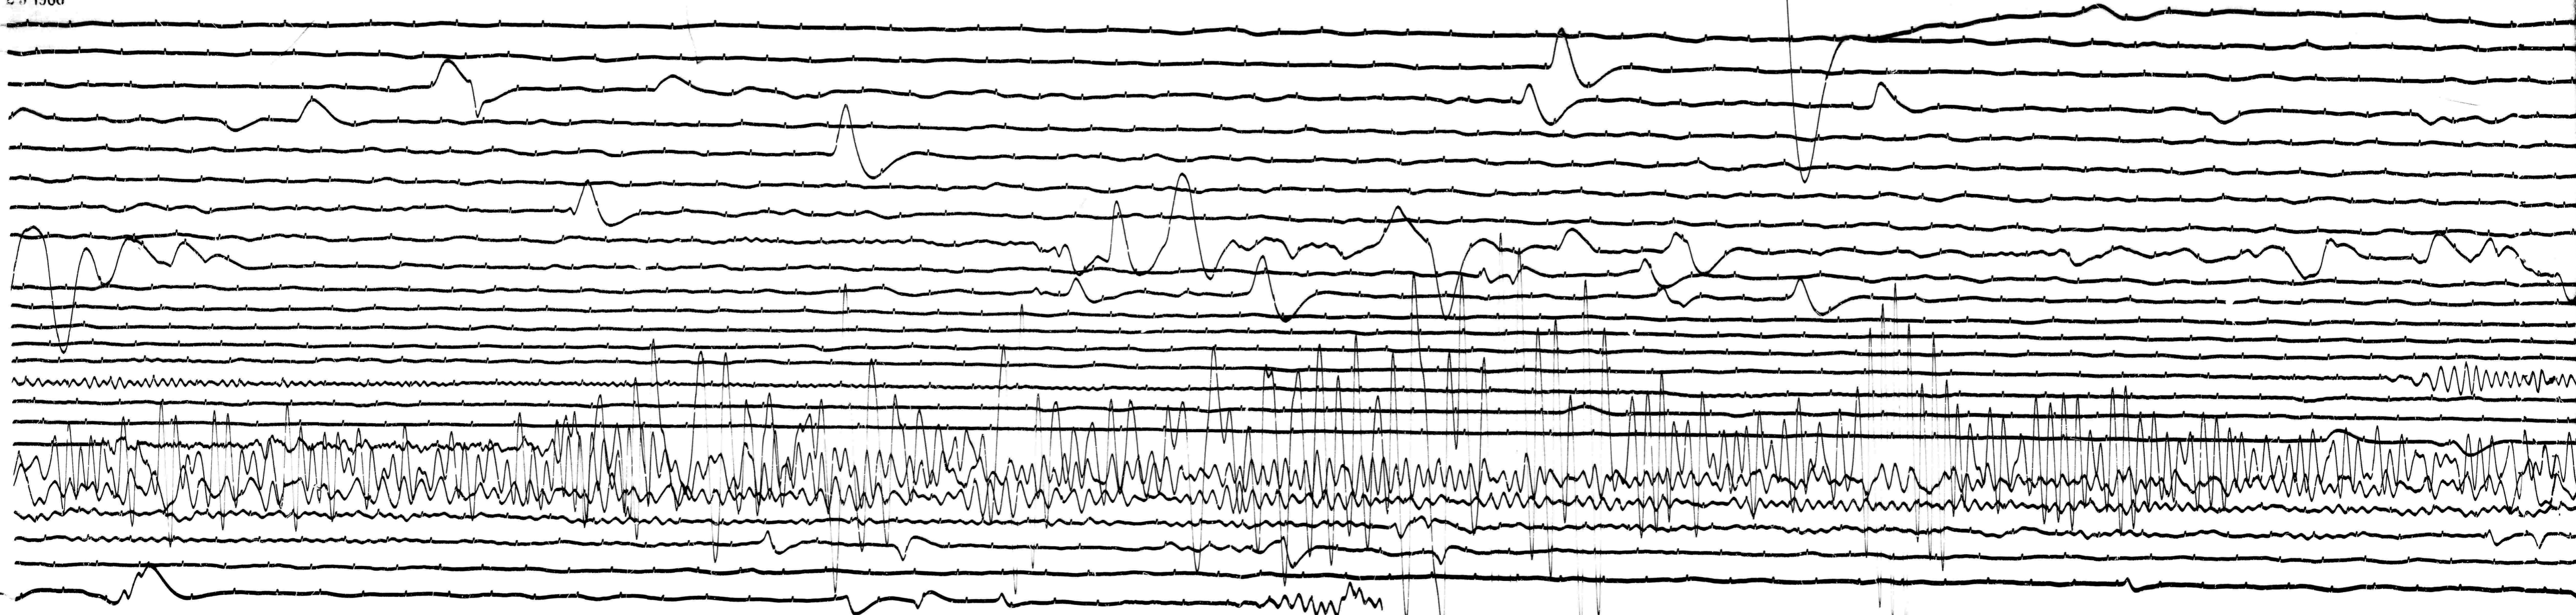

MAY 23 1968

MAY 24 1968

STATION	S20COMP	NS	MAG	6	DATE ON	5/23/68	TIME ON	01:00	COFF	115	GMT	N/A
DATE OFF	5/24/68	NAME OF	boot	COFF	115	GMT						
To	118	Remarks:										