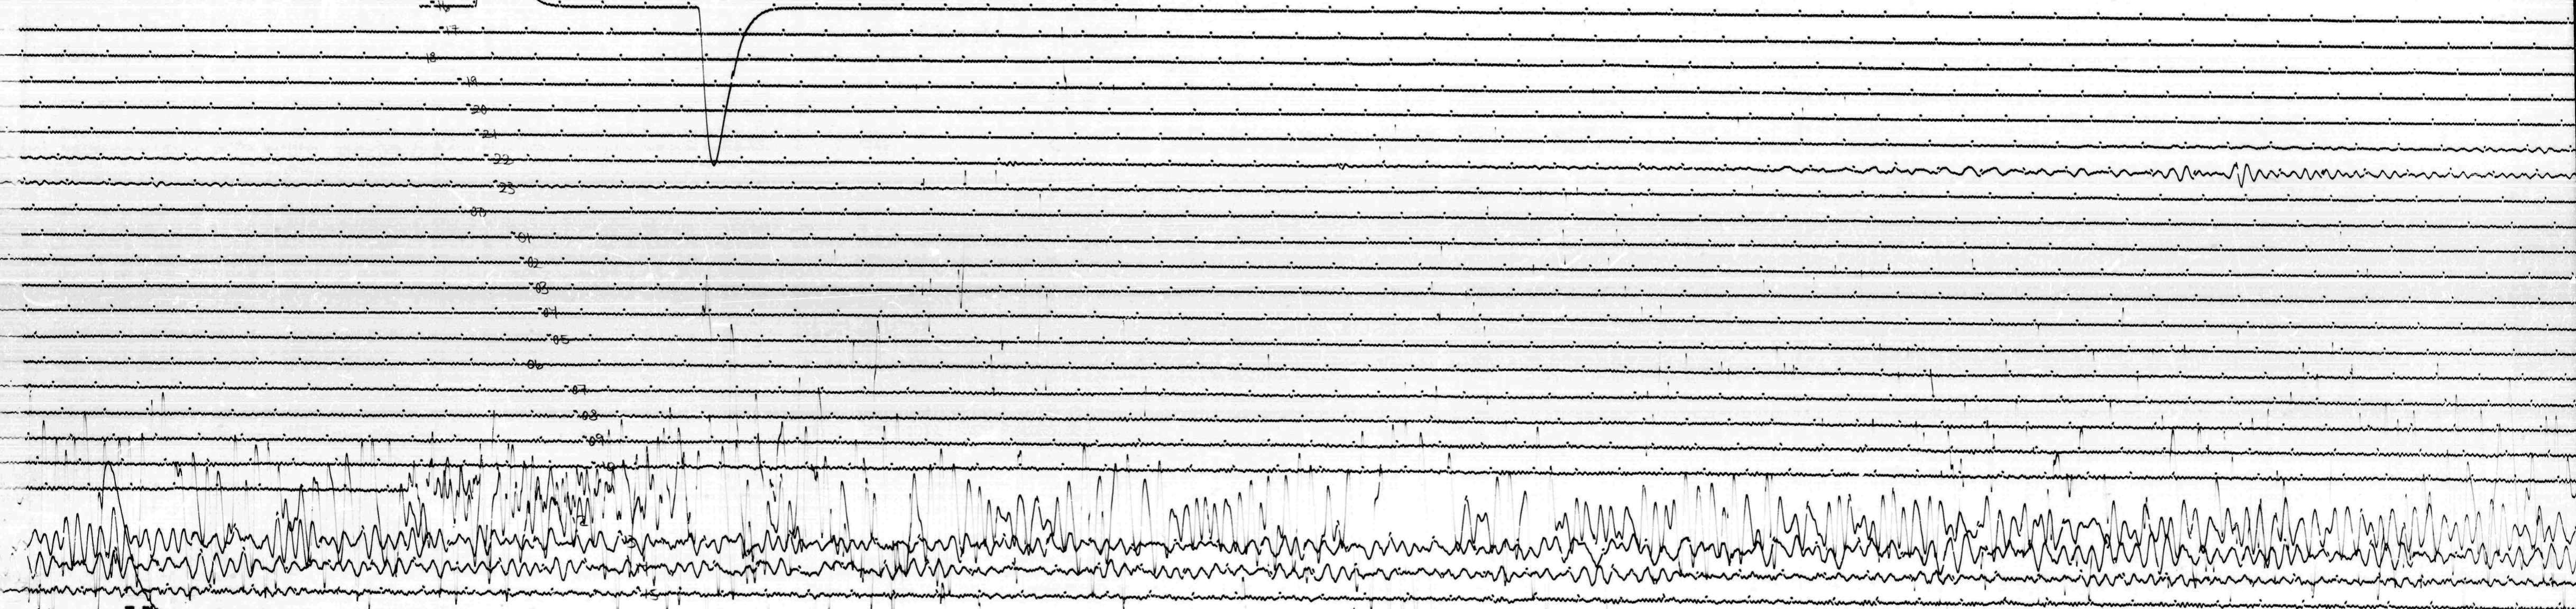

STATION KAN COMP 2 MAG 1.5K CAL CUR 2 G 1044 N/A  
DATE ON 8-30-68 TIME ON 1559 CORR -120 / 0 MS @ 16 GMT  
DATE OFF 8-31-68 TIME OFF 1557 CORR / MS @ 16 GMT  
To 15 Ig 100 Remarks:

30 AUG. 1968

GRND MOT.  
↑  
↓

16  
17  
18  
19  
20  
21  
22  
23  
24  
25  
26  
01  
02  
03  
04  
05  
06  
07  
08  
09  
10

31 AUG. 1968