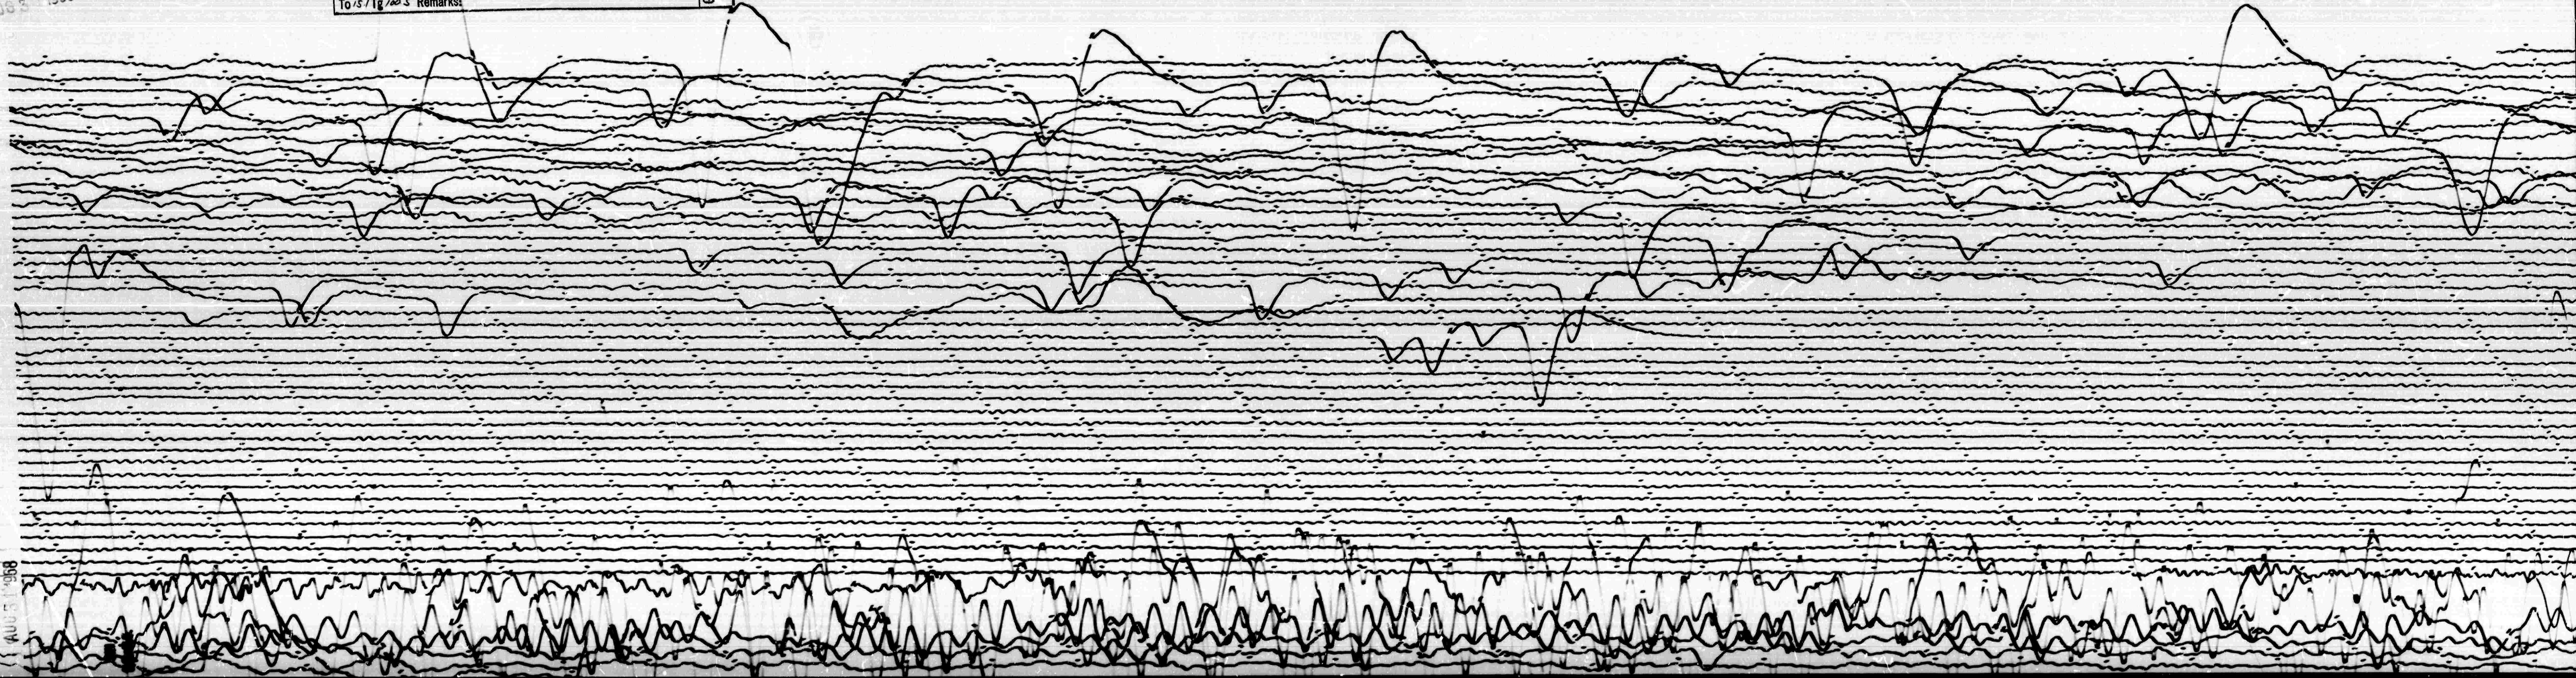

AUG 3 1968

STATION QV1 COMP N.S. MAG 1500 CAL CUR 022 G 2022 N/A  
DATE ON 8-30-68 TIME ON 13:48<sup>m</sup> CORR -45 / 0 MS @ 13:00 GMT  
DATE OFF 8-31-68 TIME OFF 14:50<sup>m</sup> CORR -55 / 0 MS @ 14:00 GMT  
To 15/Tg 1005 Remarks:

GROUND MOT. ↑  
N

AUG 5 1968