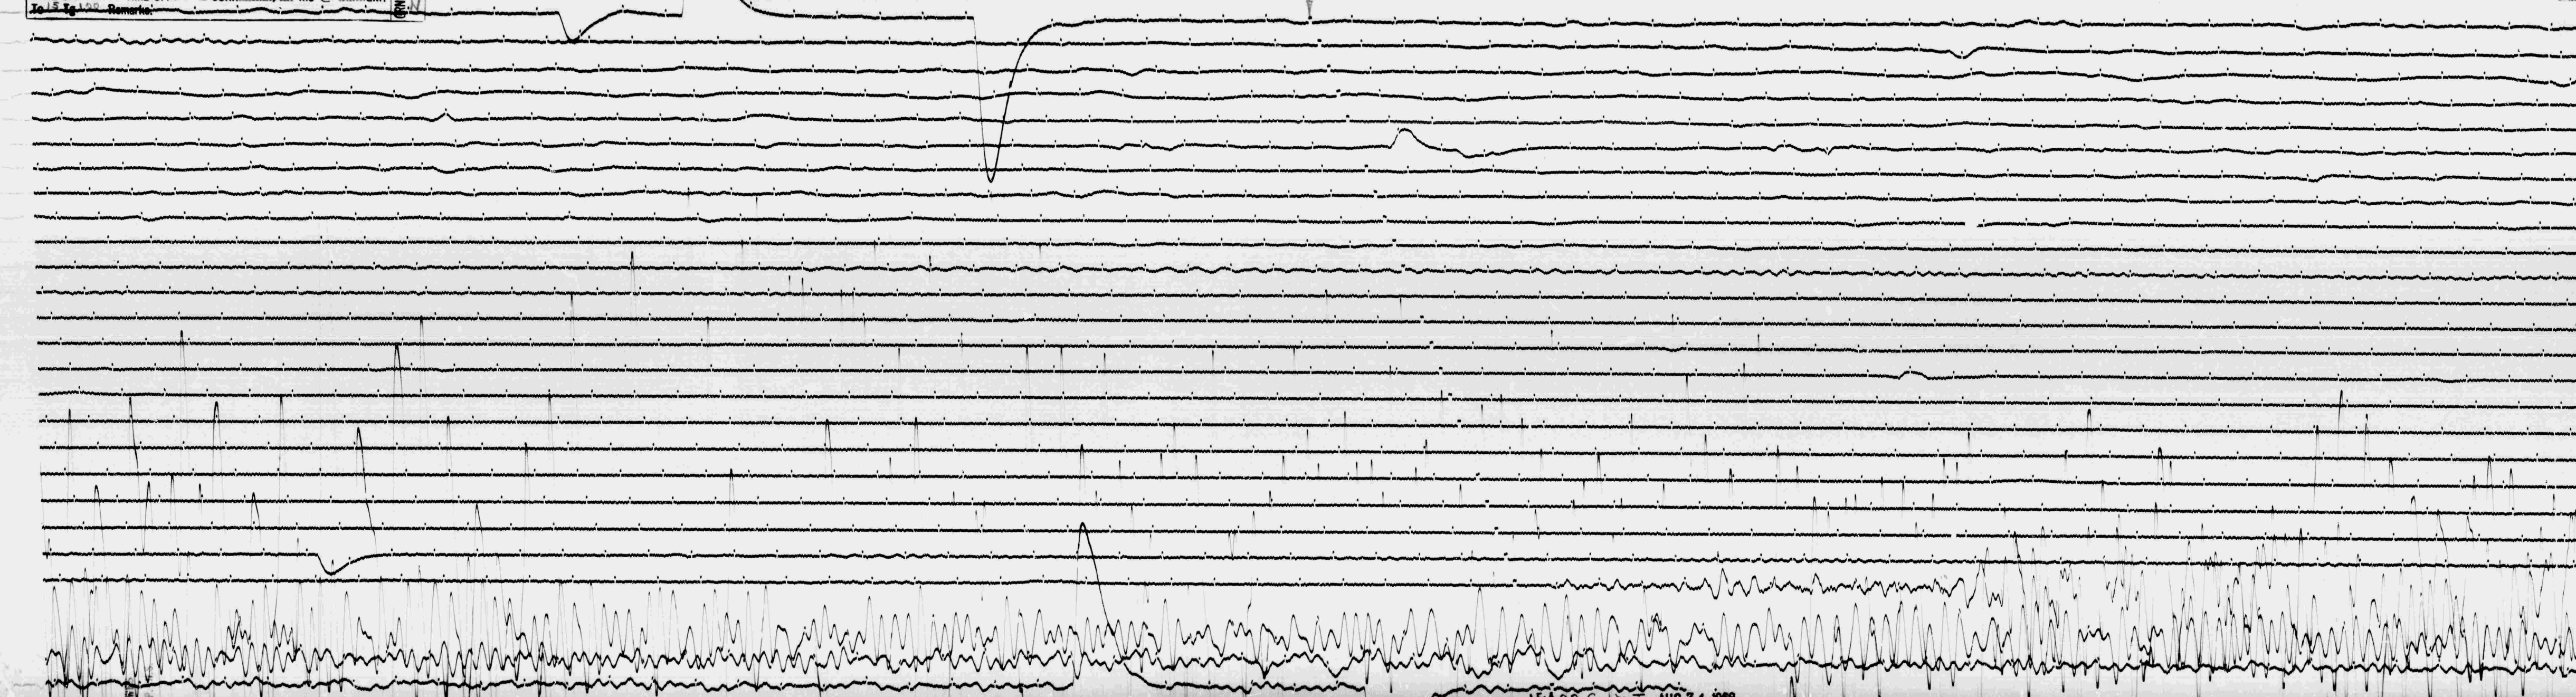

STATION W40 COMP NI MAG 3000 CAL CUR 10 G 08 63 N/A
DATE ON 08-30-68 TIME ON 13:30 CORR 0.0 / ✓ MS @ 12-45 GMT
DATE OFF 08-31-68 TIME OFF 15:03 CORR 0.0 / ✓ MS @ 14-45 GMT
To 15 To 100 Remarks:

AUG 30 1968 13:00 GMT