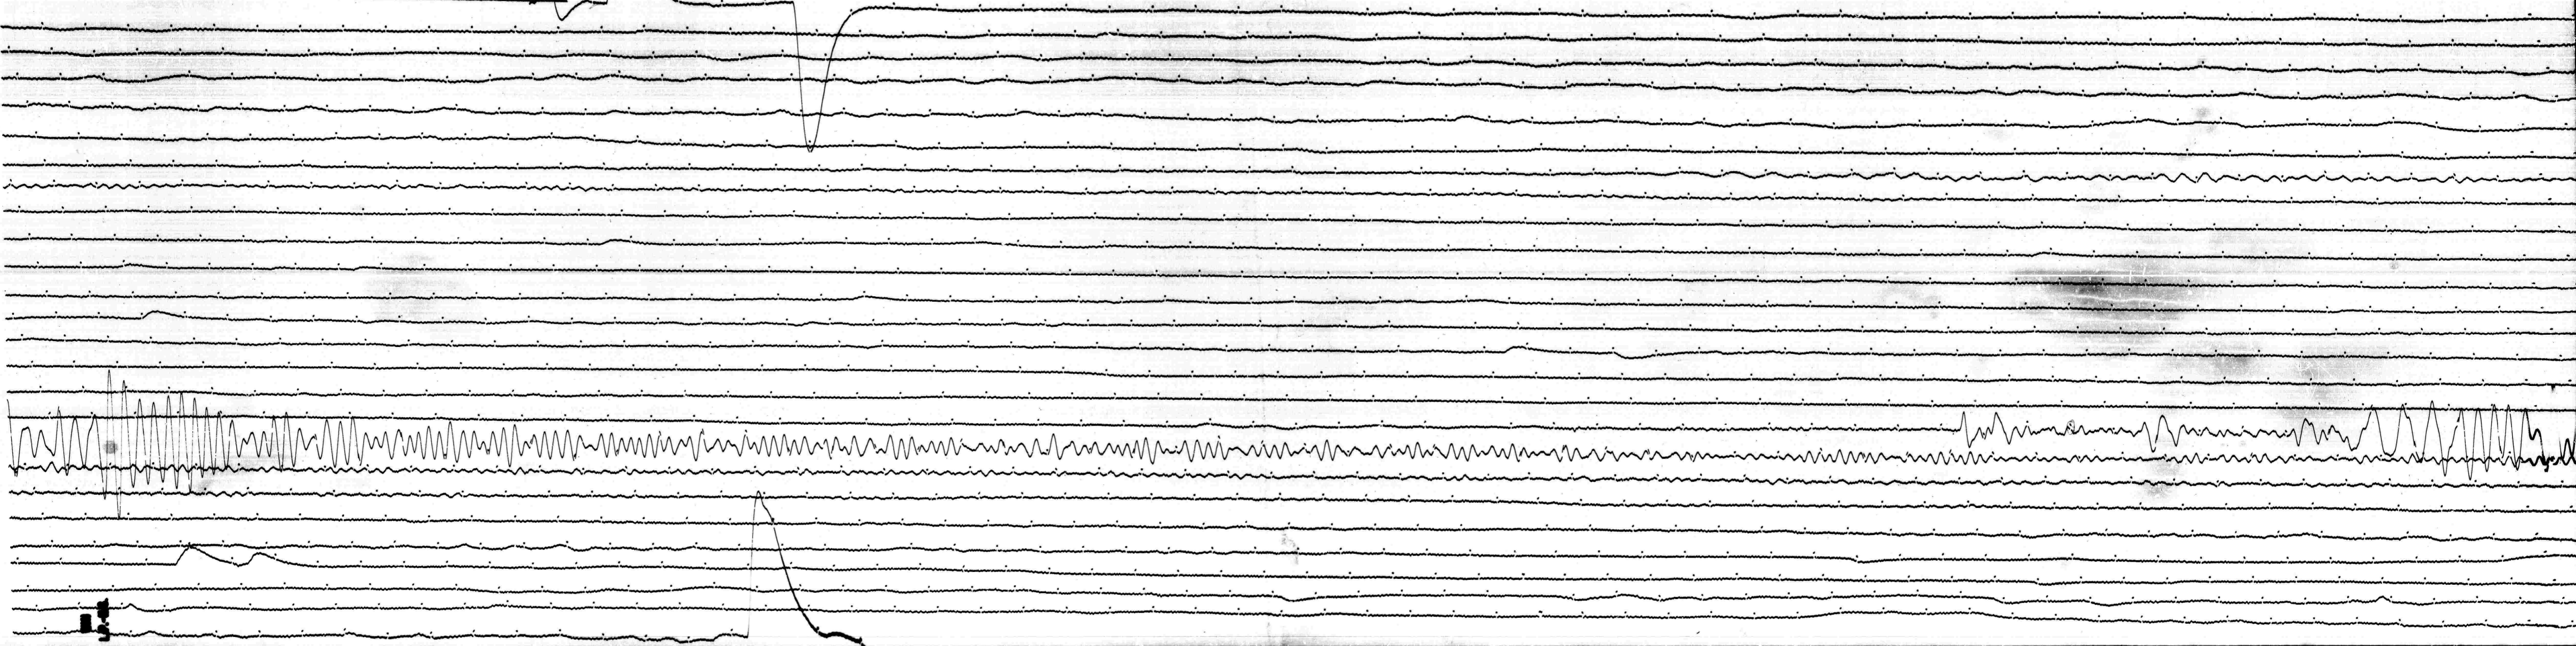

10 DEC 1967

STATION WV COMP TV MAG 1500 CAL CHD 0.2 G. 0.0755 N/A
DATE ON 12 11 67 TIME ON 0744 CORR 007 / 0 M @ 0600 GMT
DATE OFF 12 11 67 TIME OFF 0744 CORR 007 / 0 MS @ 0600 GMT
To 15 Tg Remarks:

GRID MOT. ↑