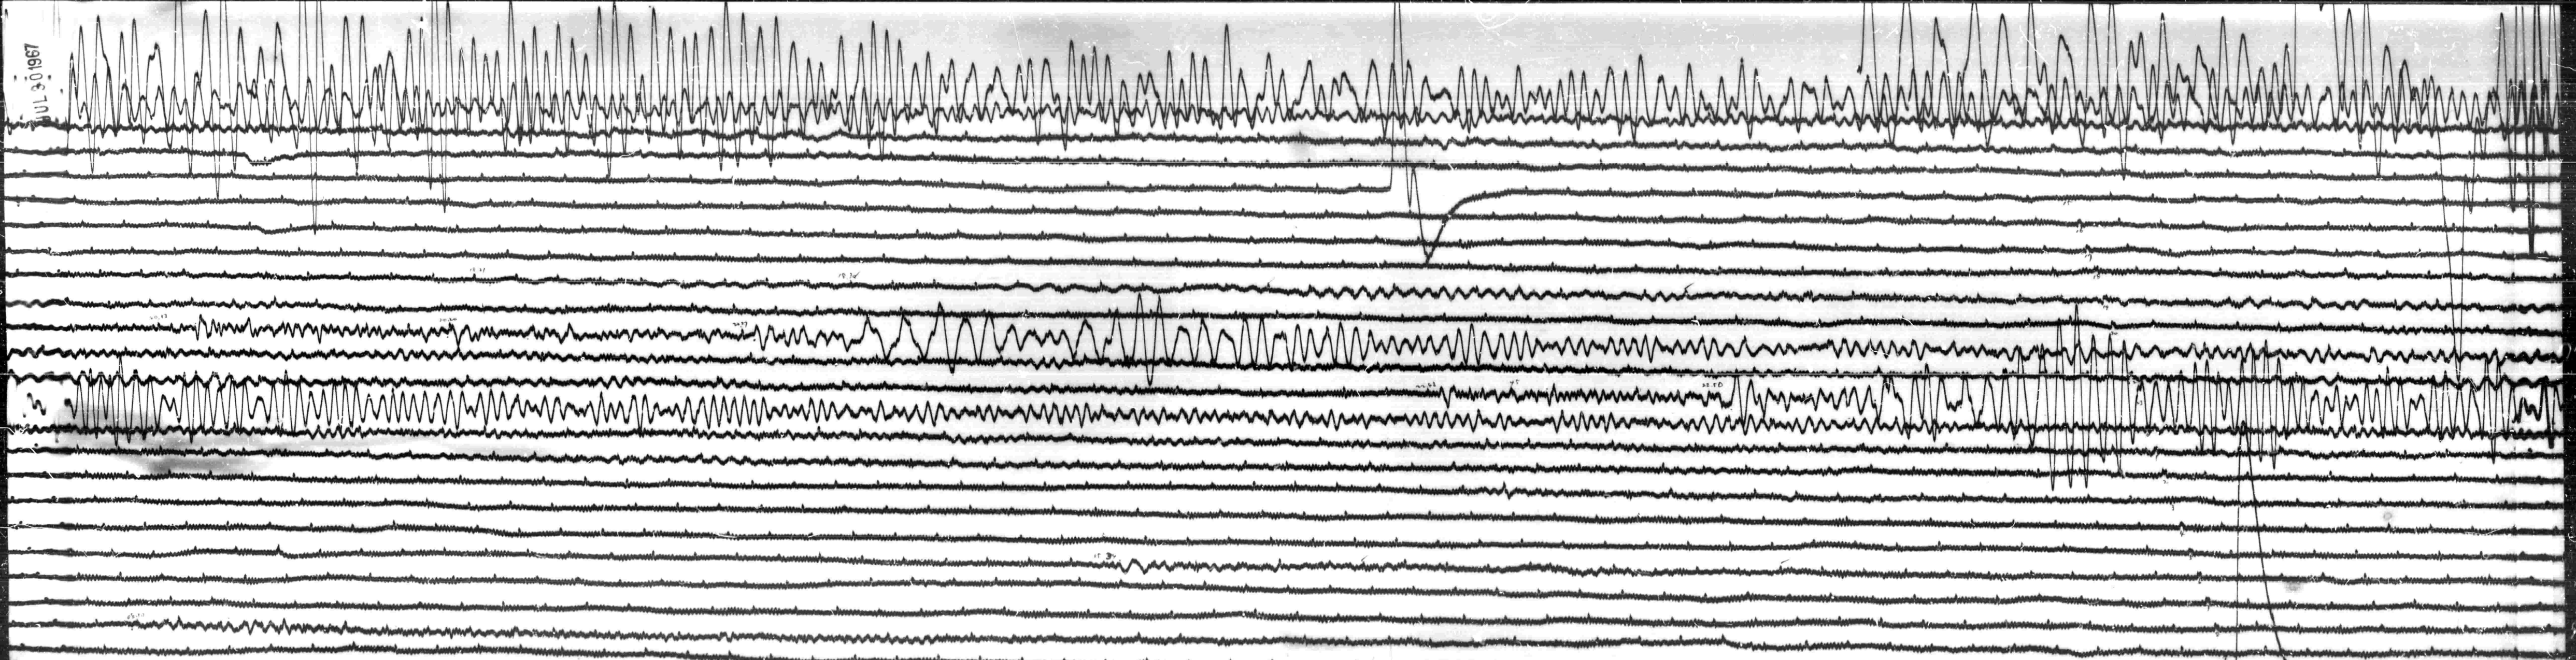

JUL 30 1967

JUL 31 1967

MAT
L.P.-R.S.

STATION MAT COMP N MAG 3.000 CAL CUR 0.10 G 0.022N/A
 DATE ON 7-30-67 TIME ON 0056 CORR -180 / 0 MS @ 0036 GMT
 DATE OFF 7-31-67 TIME OFF 0111 CORR -160 / 0 MS @ 0100 GMT
 To 15 Tg 100 Remarks: