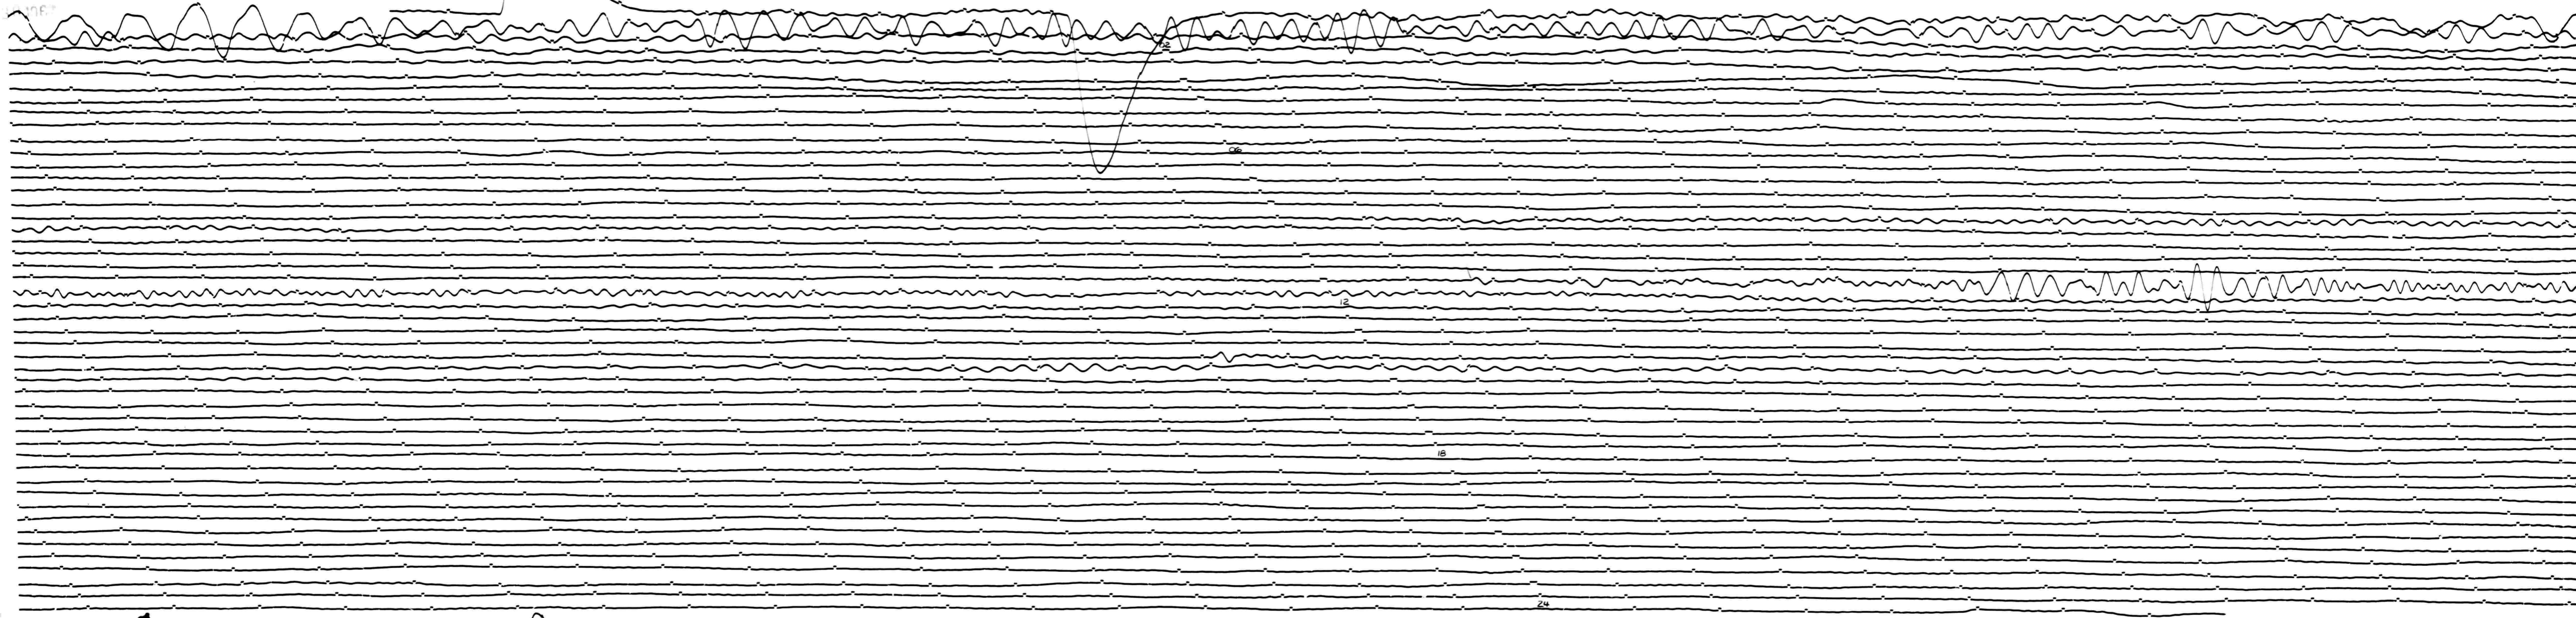

STATION SPA 012 NS 110 375 P 0.8 R 0.8 G 0.095 N/A  
DATE ON 30 Jul 67 0021 UTC -150/0 0409 GMT  
DATE OFF 31 Jul 67 0007 GMT  
To 15 Tg 100 Remarks:

COND. INT. ↑  
N

JUL 30 1967

3-4-67