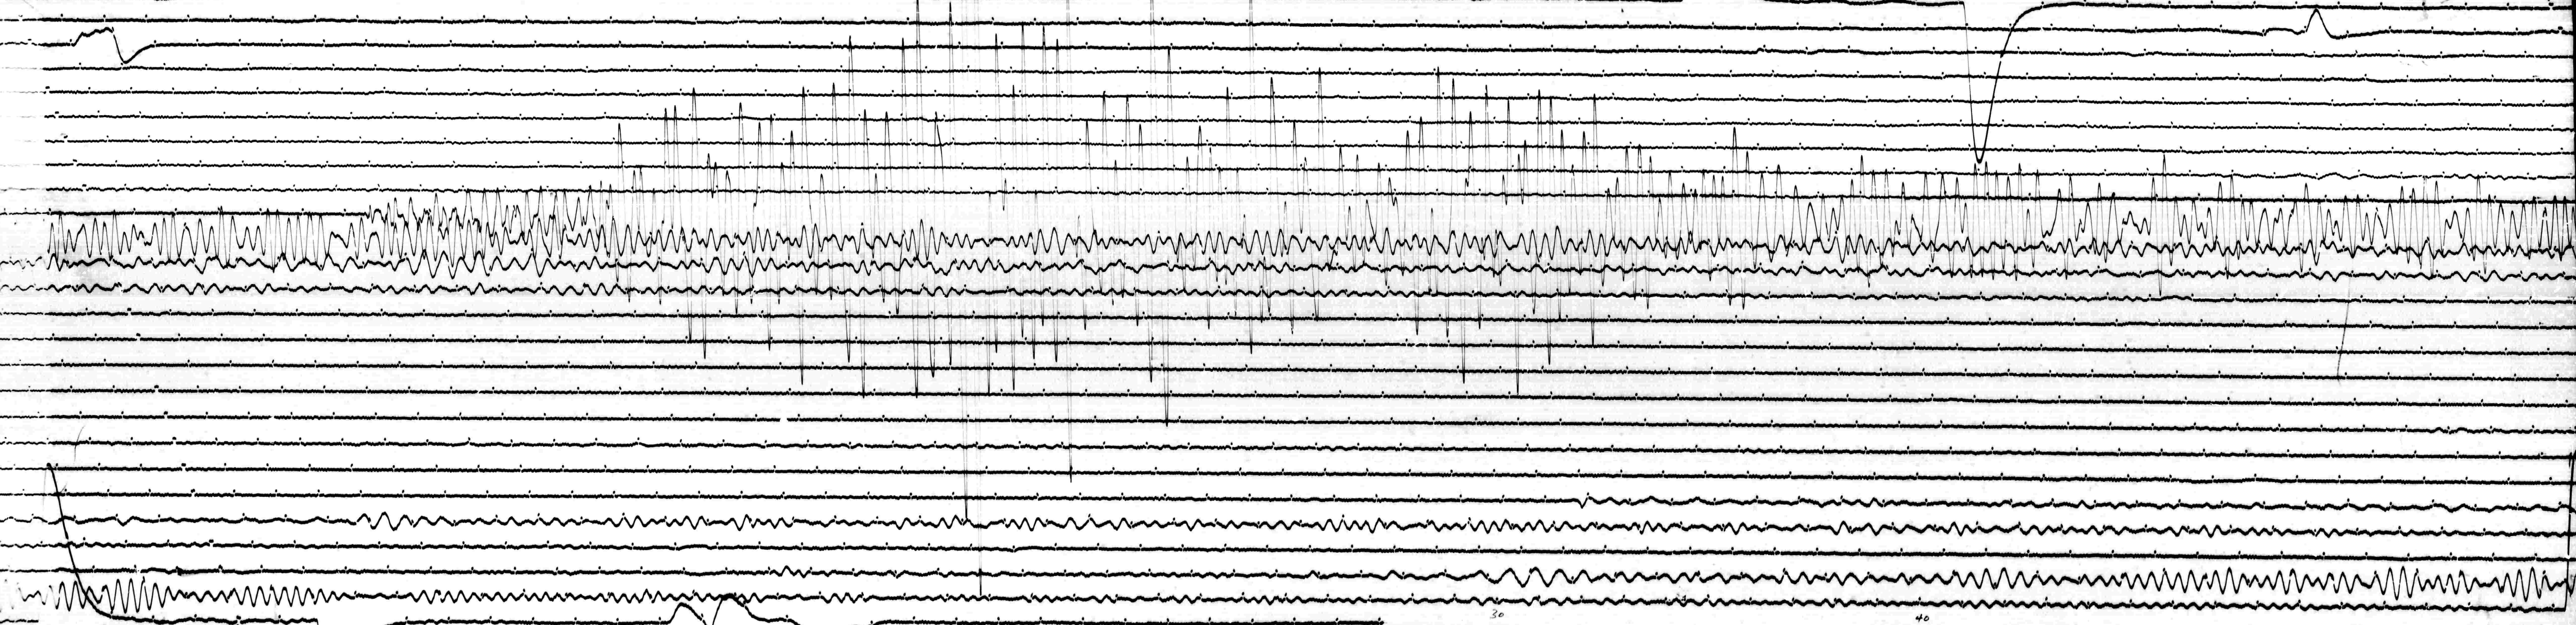

STATION *W22* COMP *N* MAG *3000* CAL CUR *10* - G *0.0563* N/A
DATE ON *7-29-67* TIME ON *15:25* CORR *00* / *2* MS @ *15.39* GMT
DATE OFF *7-30-67* TIME OFF *16:26* CORR *-10* / *0* MS @ *15.55* GMT
To 15 Tg 100 Remarks:

GRND MOT. ↑
N

5
JUL 29 1967 16:00
GMT ↓

16:00 GMT

JUL 30 1967

10

20

30

40