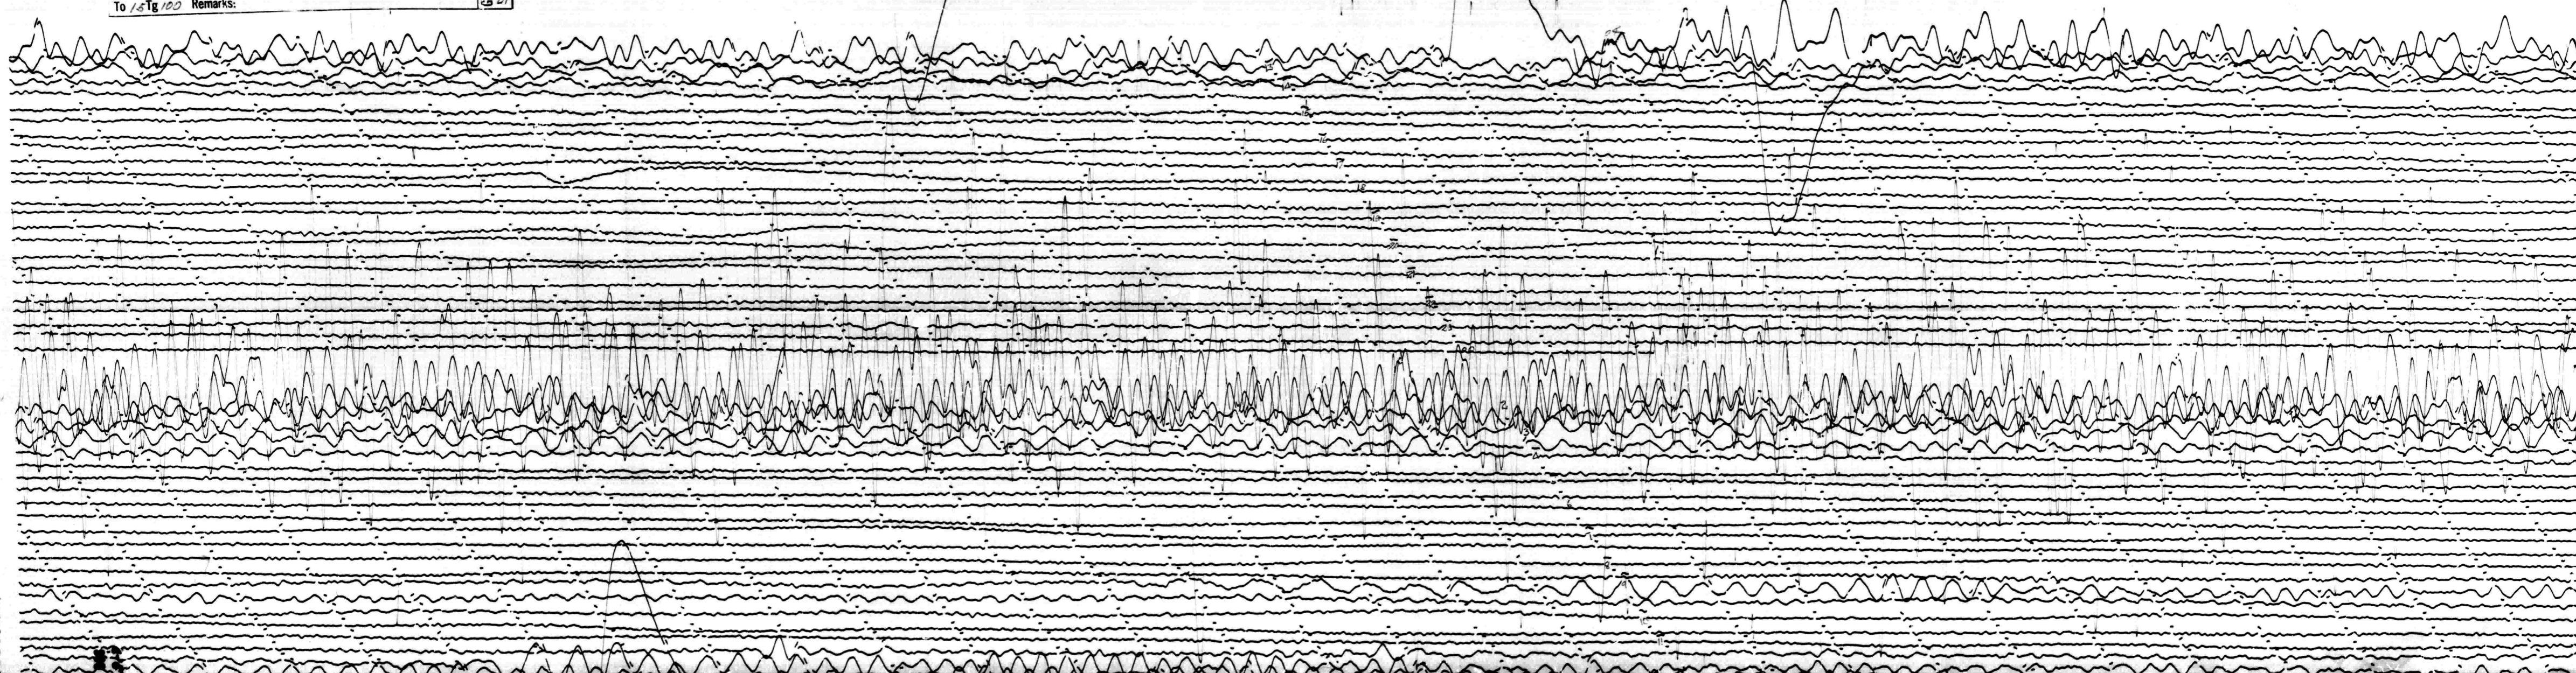

JUL 29 1967

STATION 1326 COMP 2 MAG 3.00 CAL CUR 0.10 G GIBSEN/A
DATE ON 7-29-67 TIME ON 1404 CORR+5470 MS @ 1321 GMT
DATE OFF 7-30-67 TIME OFF 1352 CORR+4270 MS @ 1311 GMT
To 15Tg 100 Remarks:

GRAND MOT. ↑
44