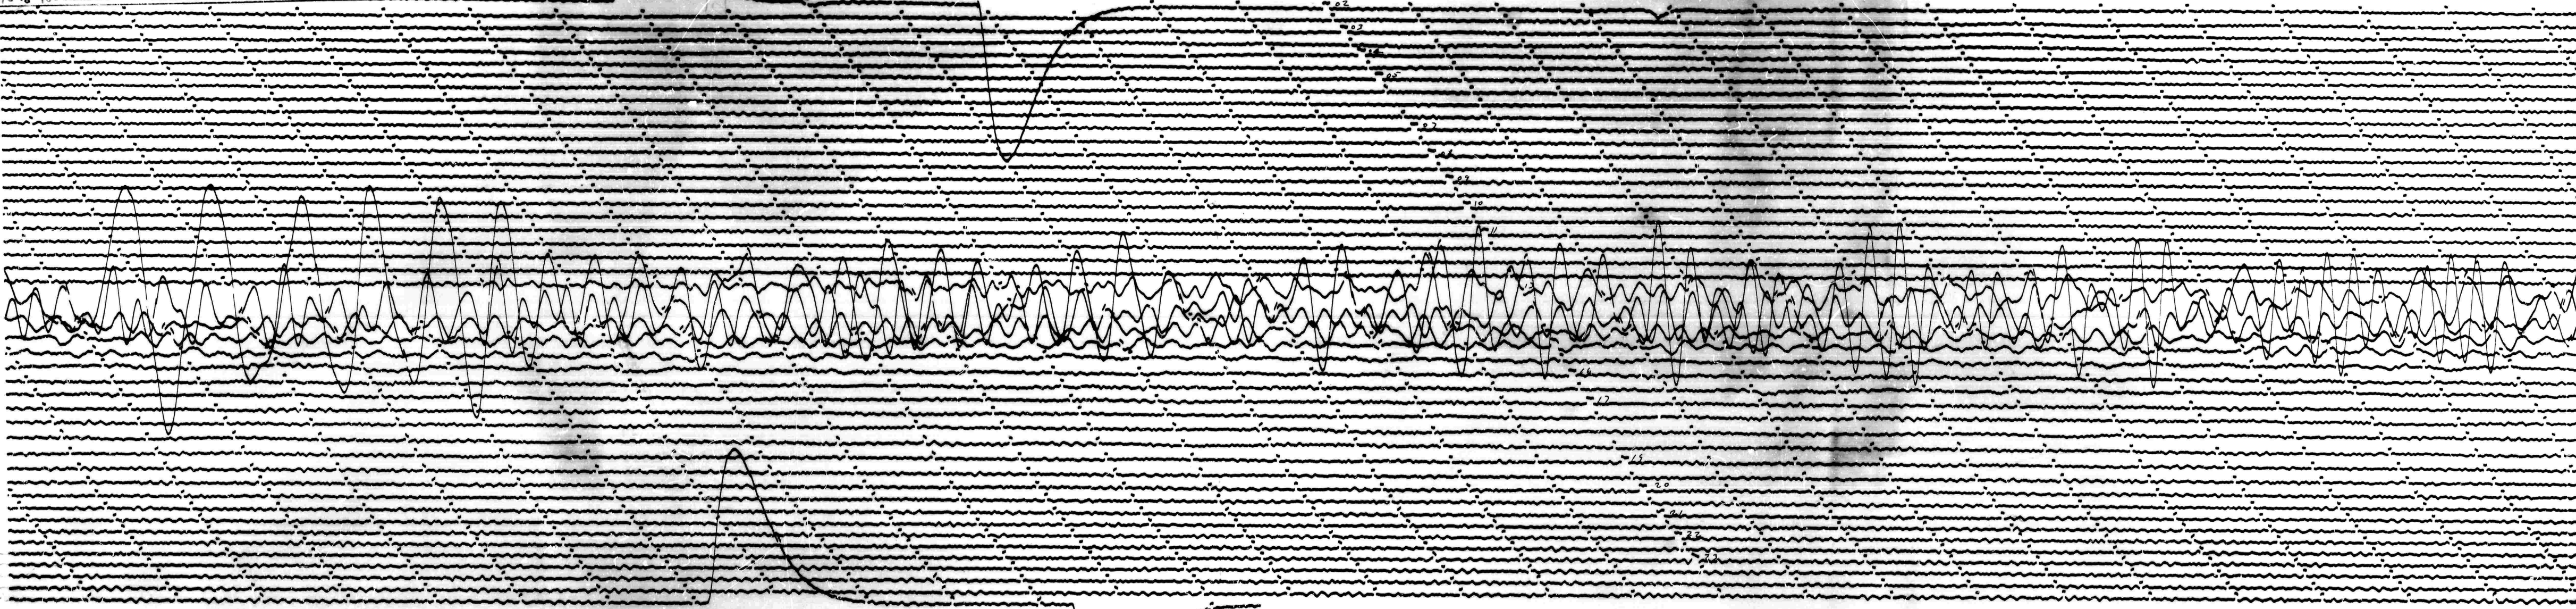

STATION *NVA* COMP *N* MAG *3* CAL. CUR. *10* G. *0.25* P/A
DATE ON *9-19-66* TIME ON *0147* CORR *1.2* NS @ *01.40* GMT
DATE OFF *20-66* TIME OFF *0705* CORR *1.2* NS @ *01.50* GMT
To *15* Tg 100 Remarks:

GRID MOT. ↑

AUG 19 1966

AUG 20 1966