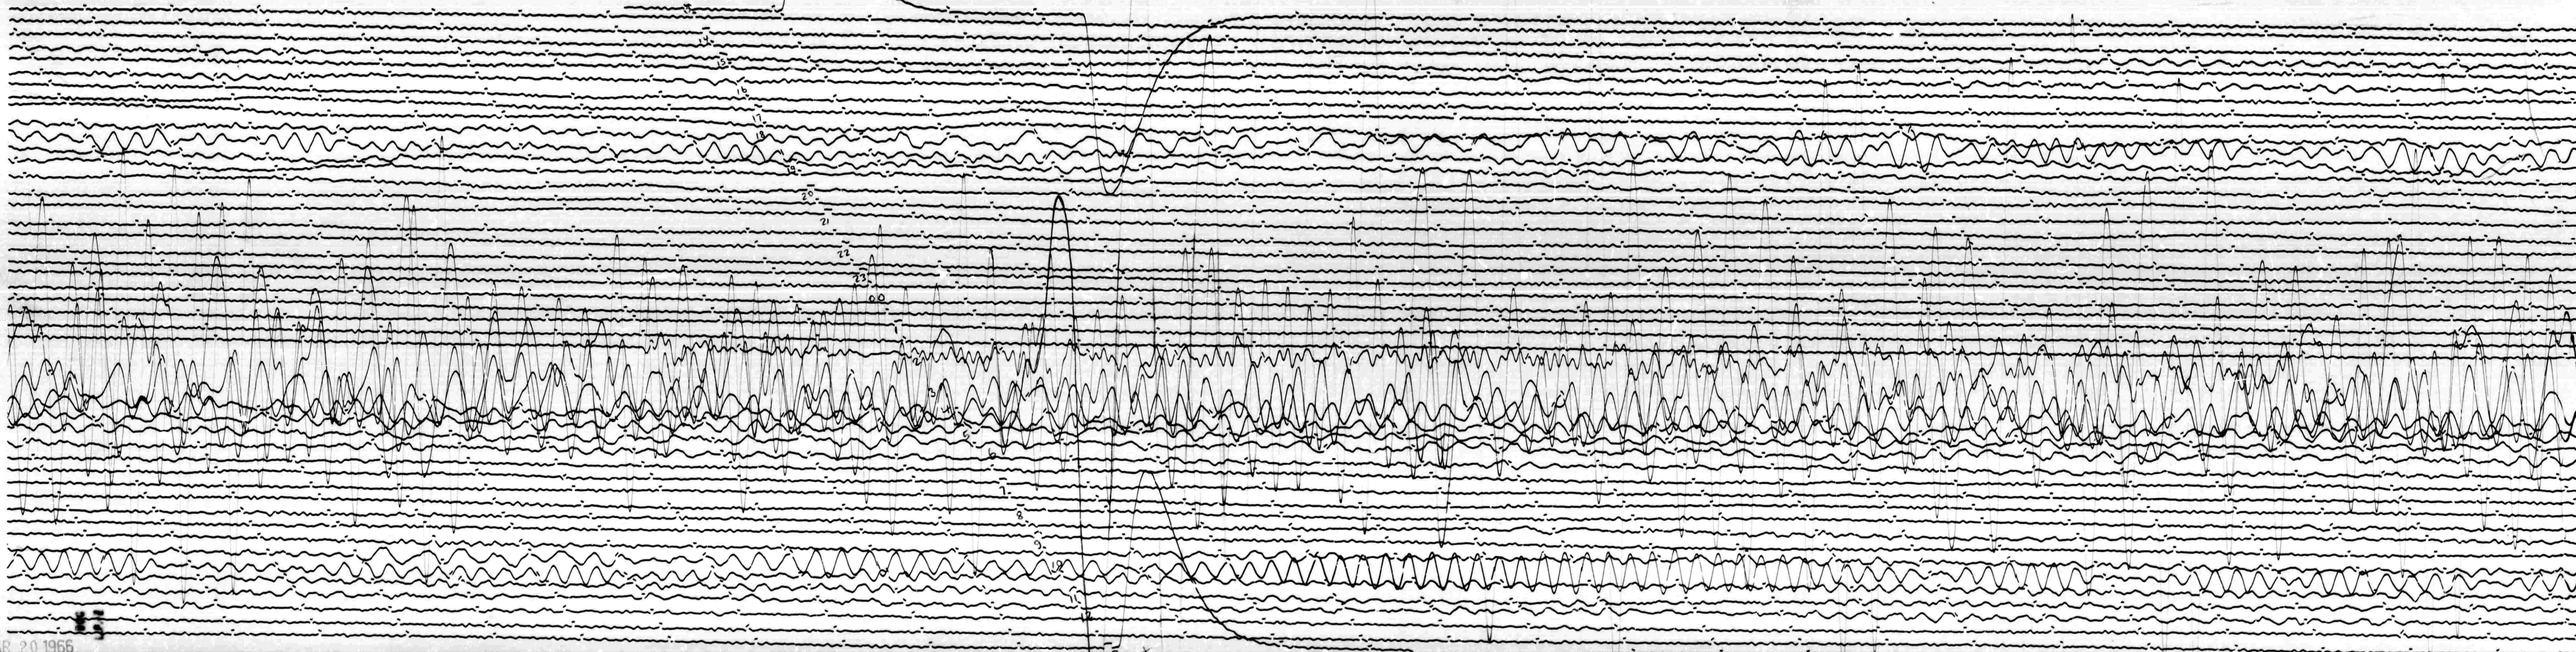

STATION 205 COMP 2 MAG 3.00 DCAL CUR 10 G. 10.5 N/A
DATE ON 3-19-66 TIME ON 13:00 CORR -060/0 MS @ 1250 GMT
DATE OFF 3-20-66 TIME OFF 13:08 CORR -065/0 MS @ 1304 GMT
To 5 Tg 100 Remarks:

GRND MOT. ↑

MAR 20 1966