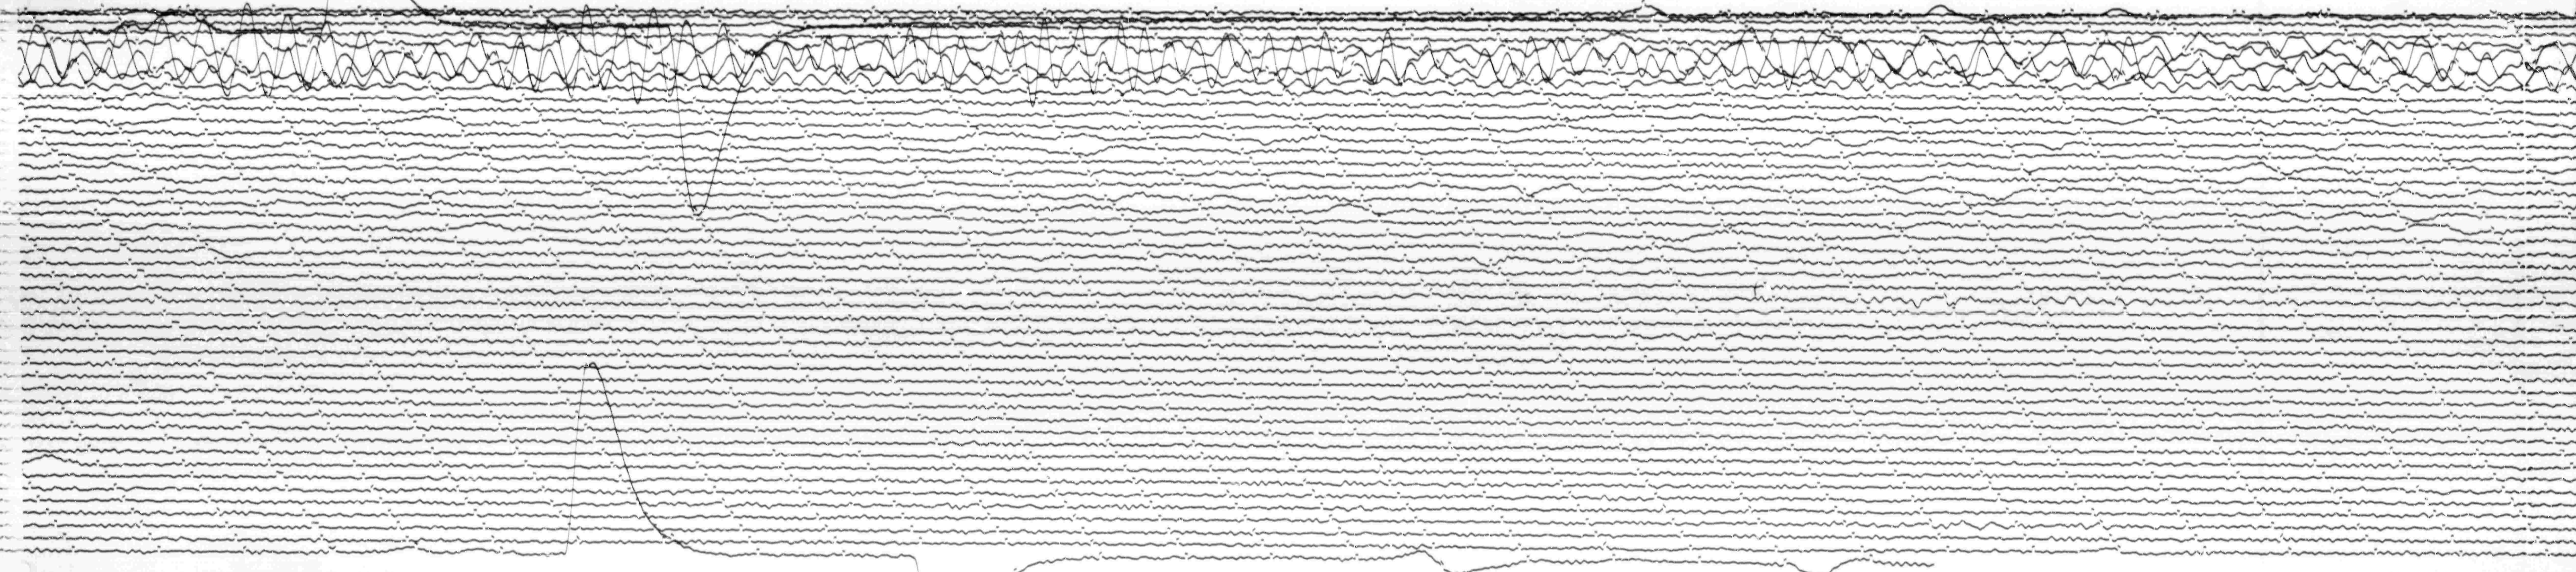

JUN 28 1966

STATION QUE COMP WT MAG 4.110 CAL CUR 0.85 G 9.104 N/A  
DATE ON JUN 28, 66 TIME ON 0224 CORR - 320 78 MS @ 1101 GMT  
DATE OFF JUN 29, 66 TIME OFF 0218 CORR - 010 76 MS @ 0201 GMT  
Tois 0 18100.0 Reins.kst

GRIND MNT ↑

JUN 29 1966

ONE  
L.P.-85