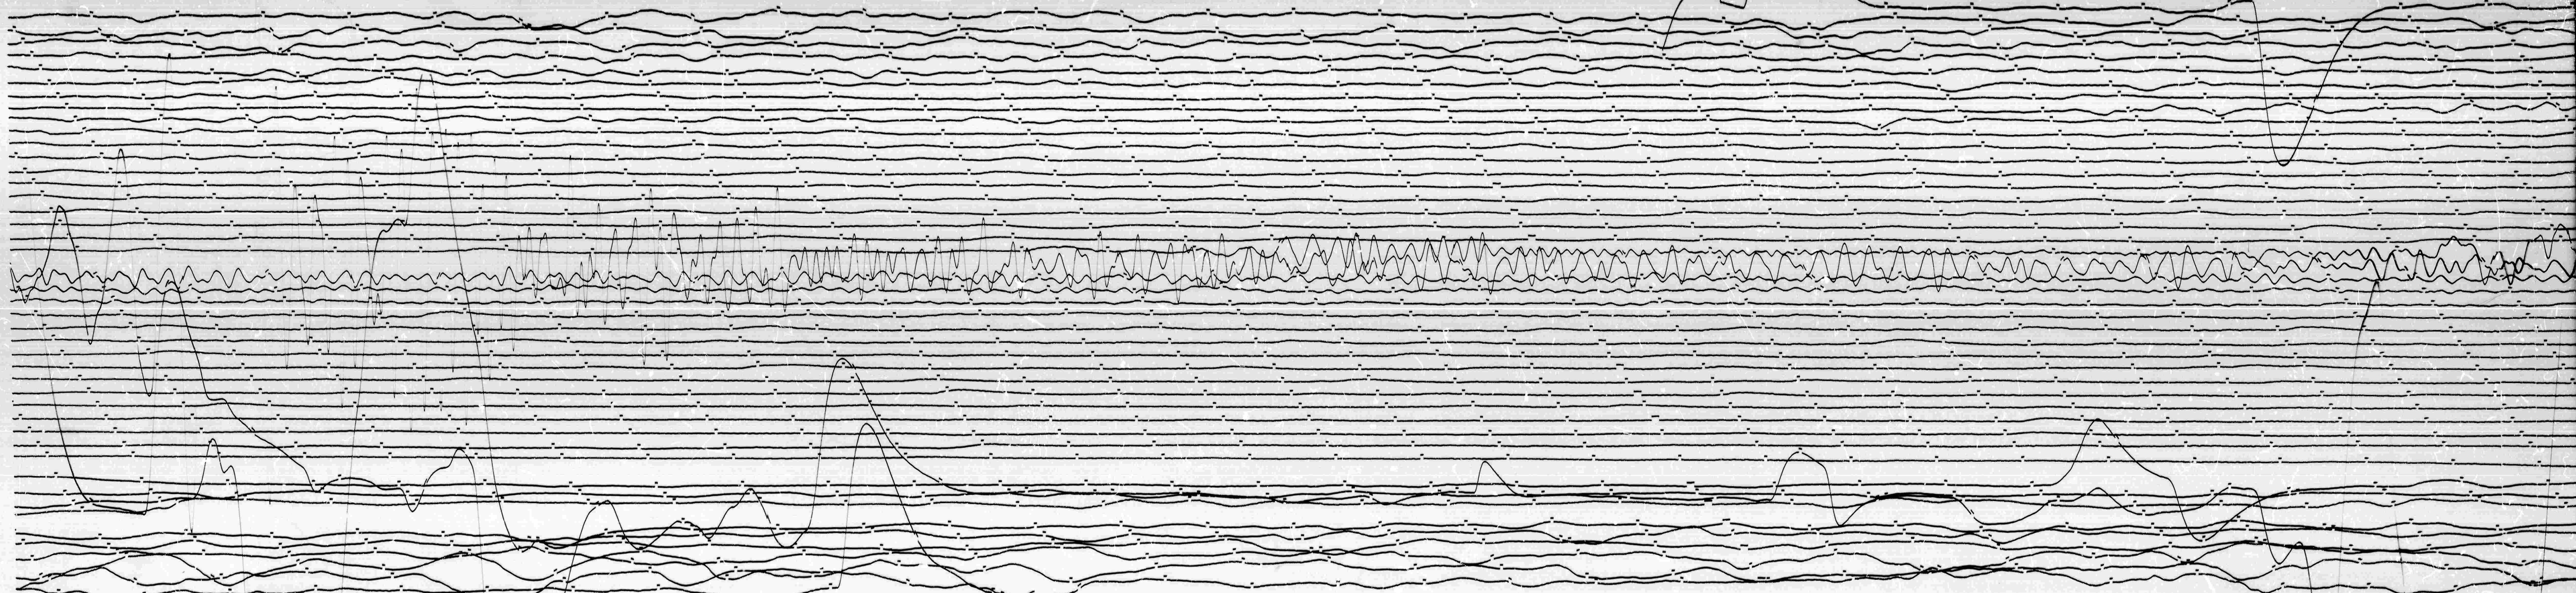

JUN 27 1966

JUN 28 1966

SCP  
LF-MS

STATION 5510 COMP LBNY MAG 1500 CAL CUR 0.14G @ 2.28 N/A  
 DATE ON 6-27-66 TIME ON 1914 CORR 1.24 @ MS @ 1855 CMT  
 DATE OFF 6-28-66 TIME OFF 175 CORR 1.07 @ MS @ 1741 GMT  
 To 14: Tg 99.8 Remarks: