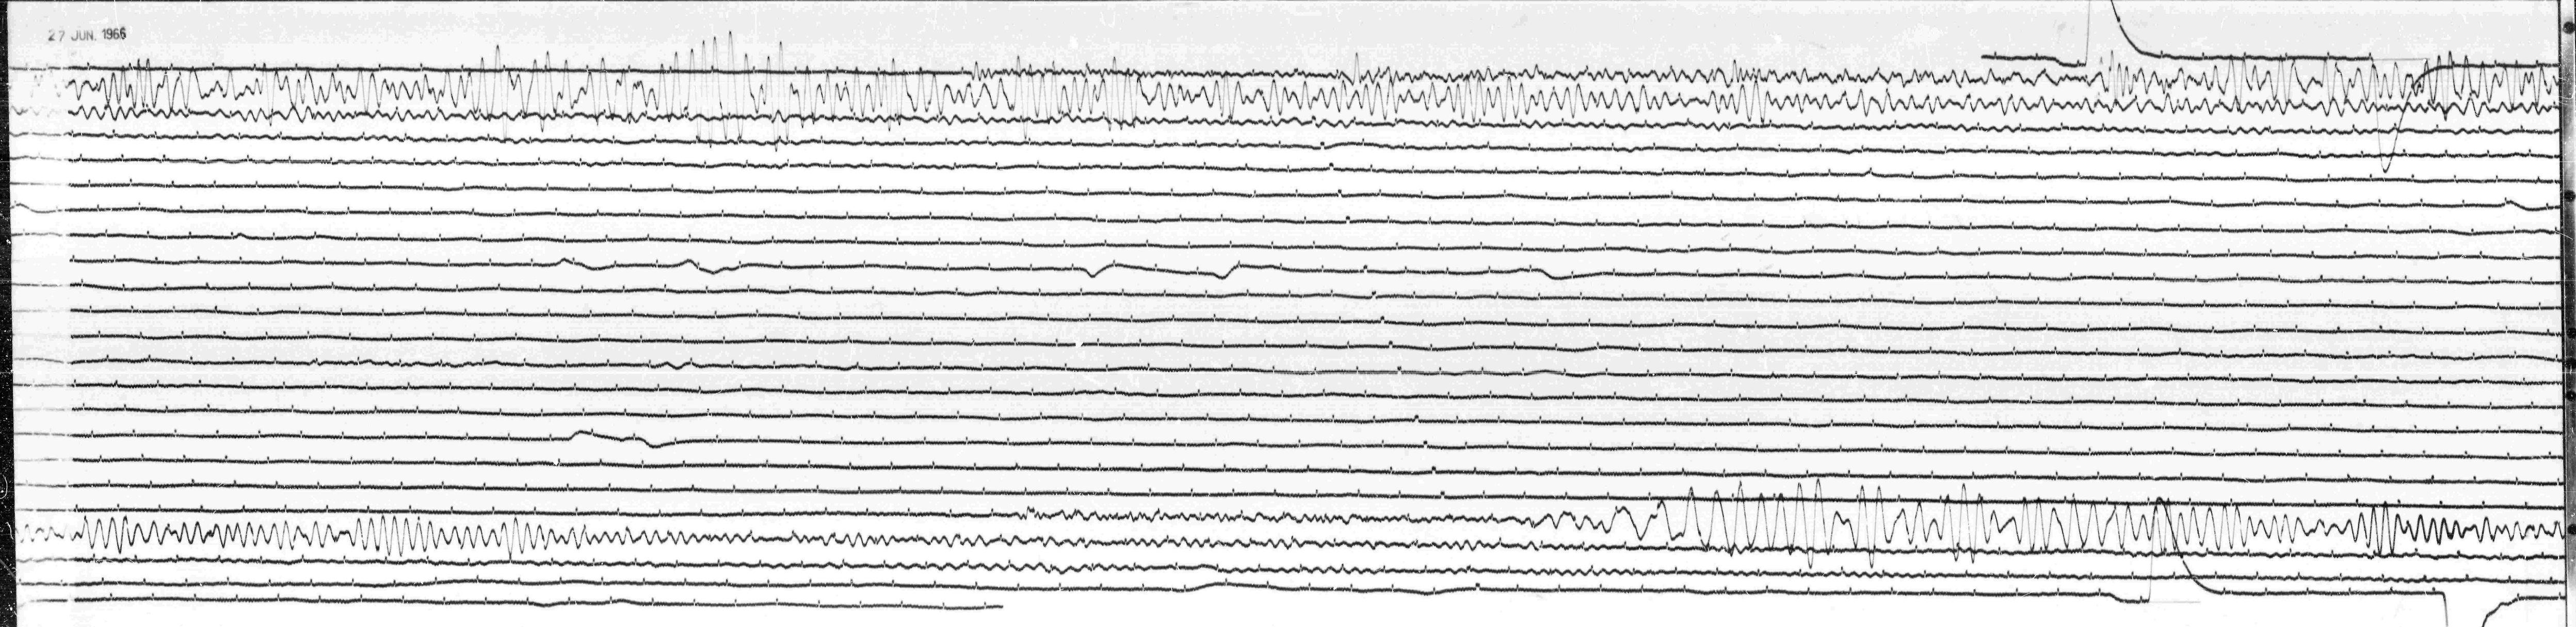

27 JUN. 1966

28 JUN. 1966

STATION *MHL* COMP *EW* MAG *3000* CAL CUR *0.106.073* N/A  
 DATE ONVI-27-66 TIME ON *10:17* CORR-*217/0* MS @ *1750* GMT  
 DATE OFFVI-28-66 TIME OFF *08:48* CORR *-* MS @ *-* GMT  
 To 15 Ig 100 Remarks: