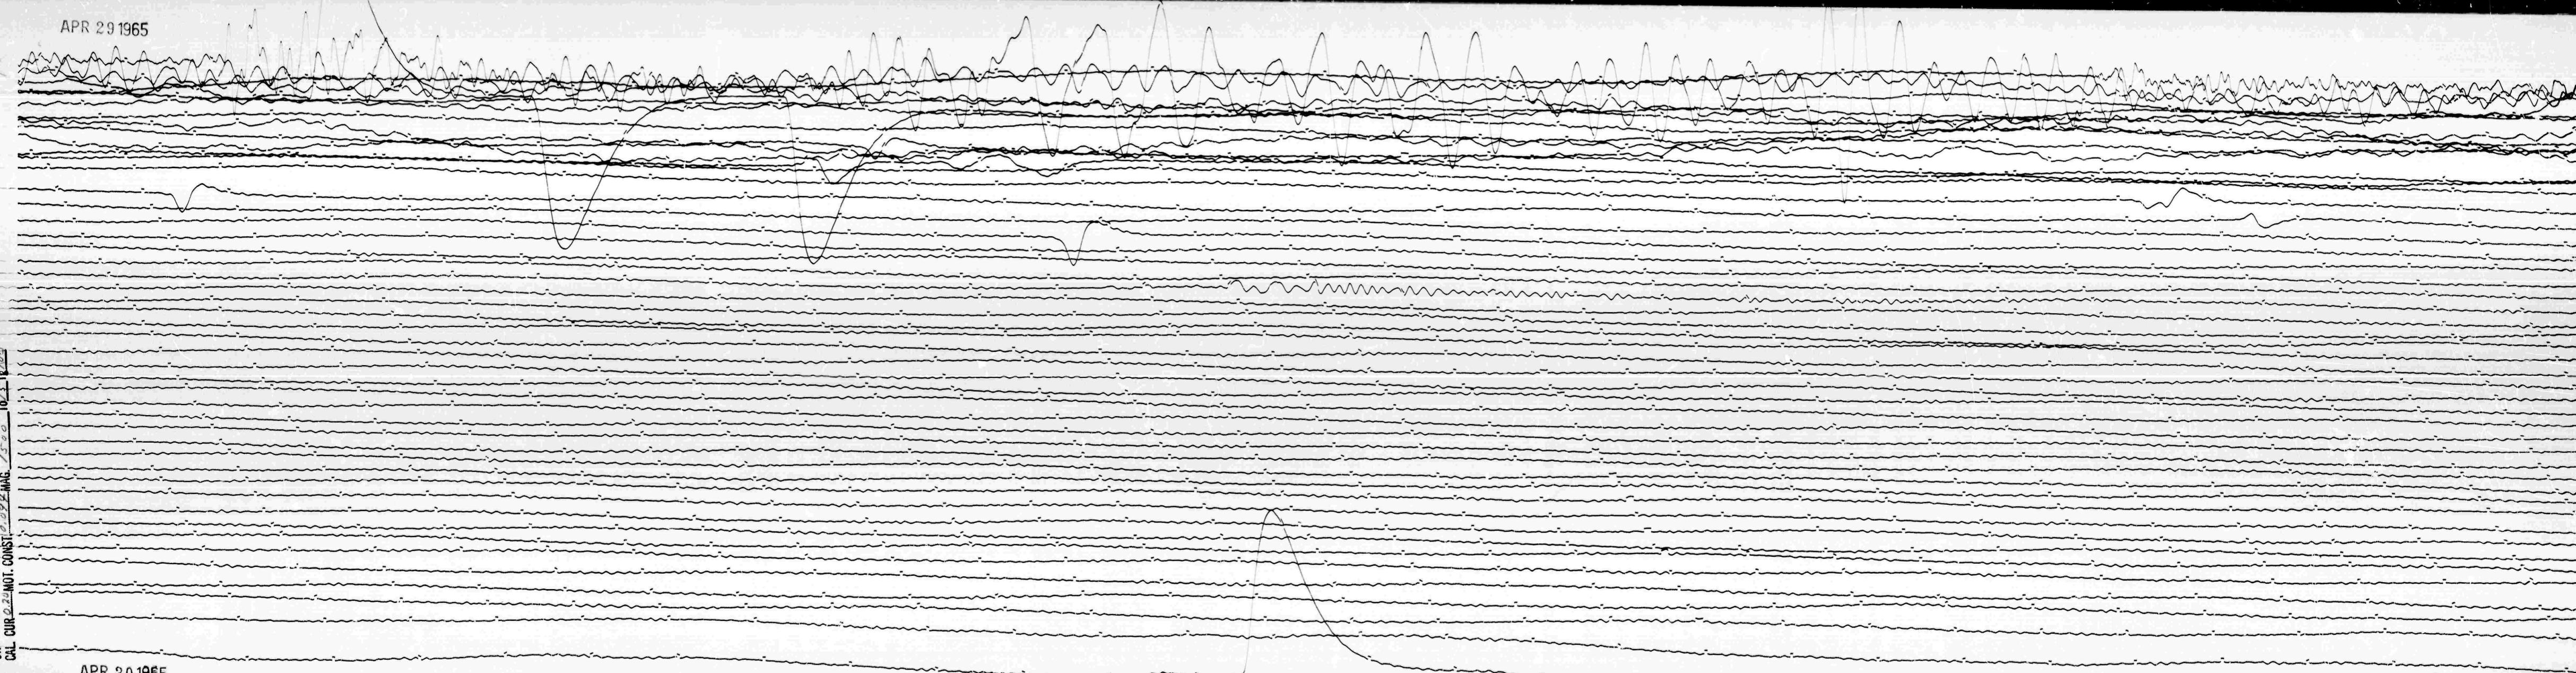

APR 29 1965

STATION 201 COMP DATE 2-2-65 GRND. MOT. 10
 ON 10-20-65 GCT. OFF. IN 2722 GCT. CORR. POST. AT 11-1-65
 CAL. CUR. 0.2 NOT. CONST. 0.092 MAG. 10-1-65

APR 30 1965

LP-EM