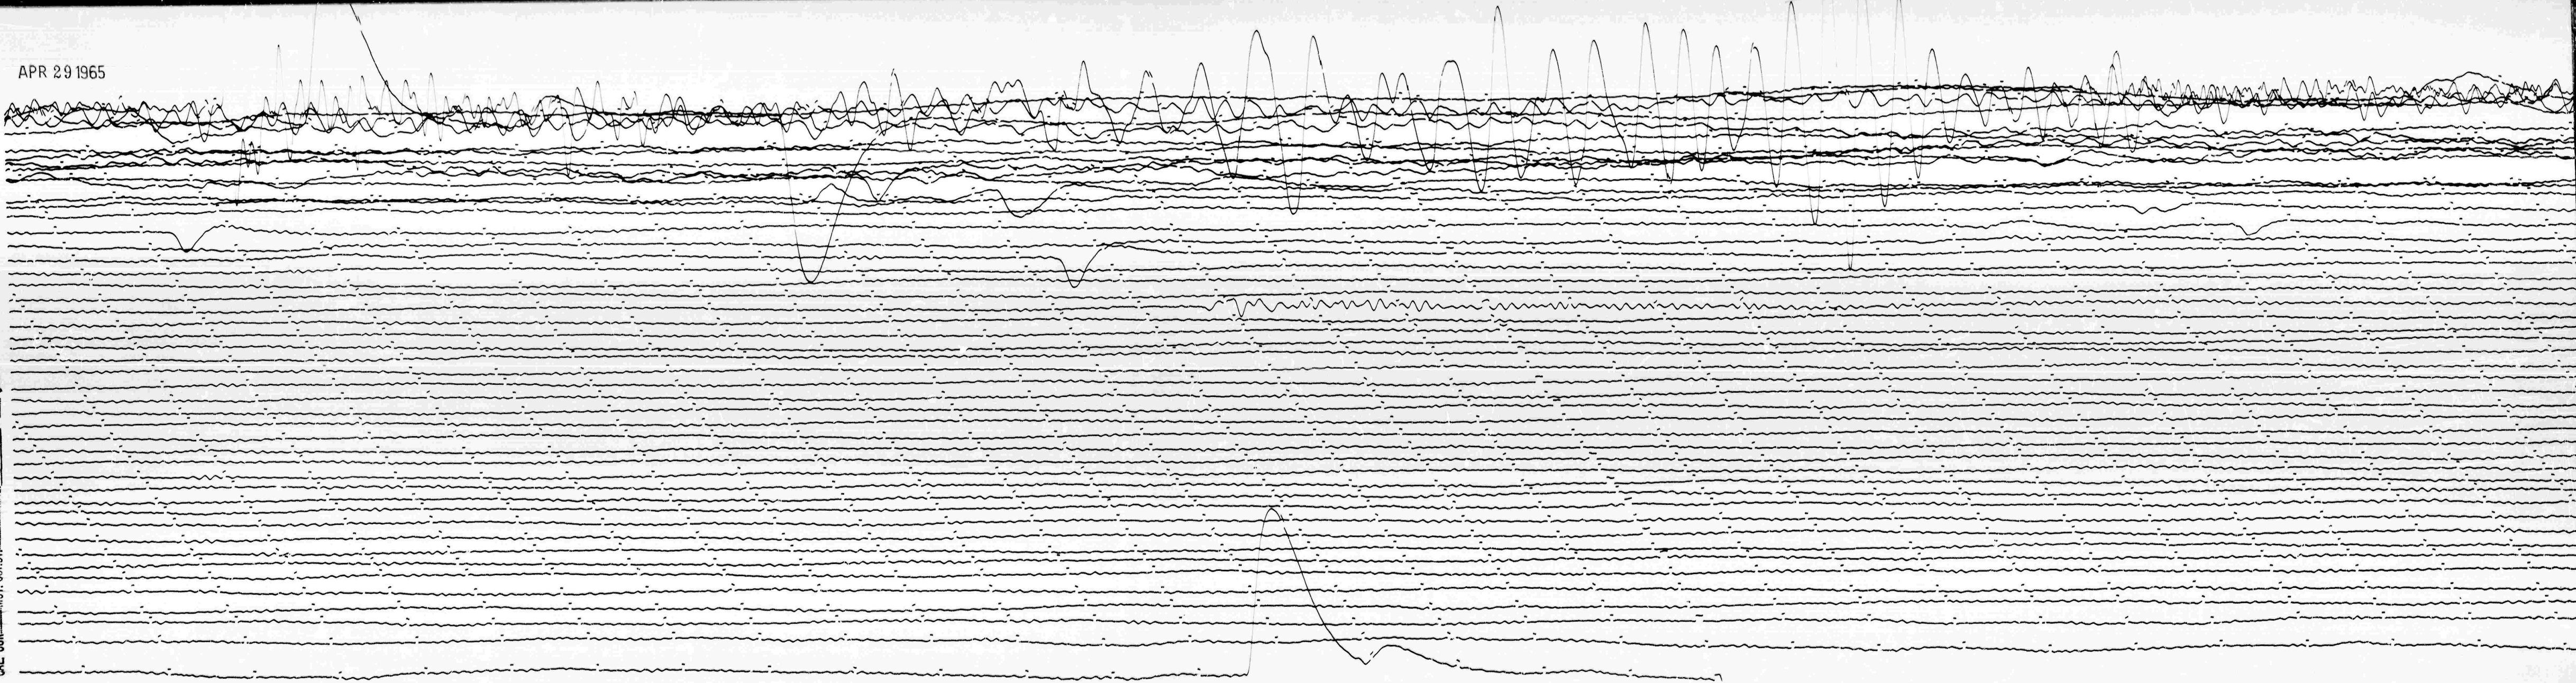

APR 29 1965

STATION 201 COMP. DATE 4/29/65 GRND. MOT. MAG. 5-20
 ON 4/29/65 CCI OFF 1/1/65 CCI CORR. 1/1/65 AT 1/1/65 CCT.
 CAL CUR 2/2/65 MOT. CONST. 1/1/65 MAG. 5-20 To 1/1/65

APR 30 1965

5-1