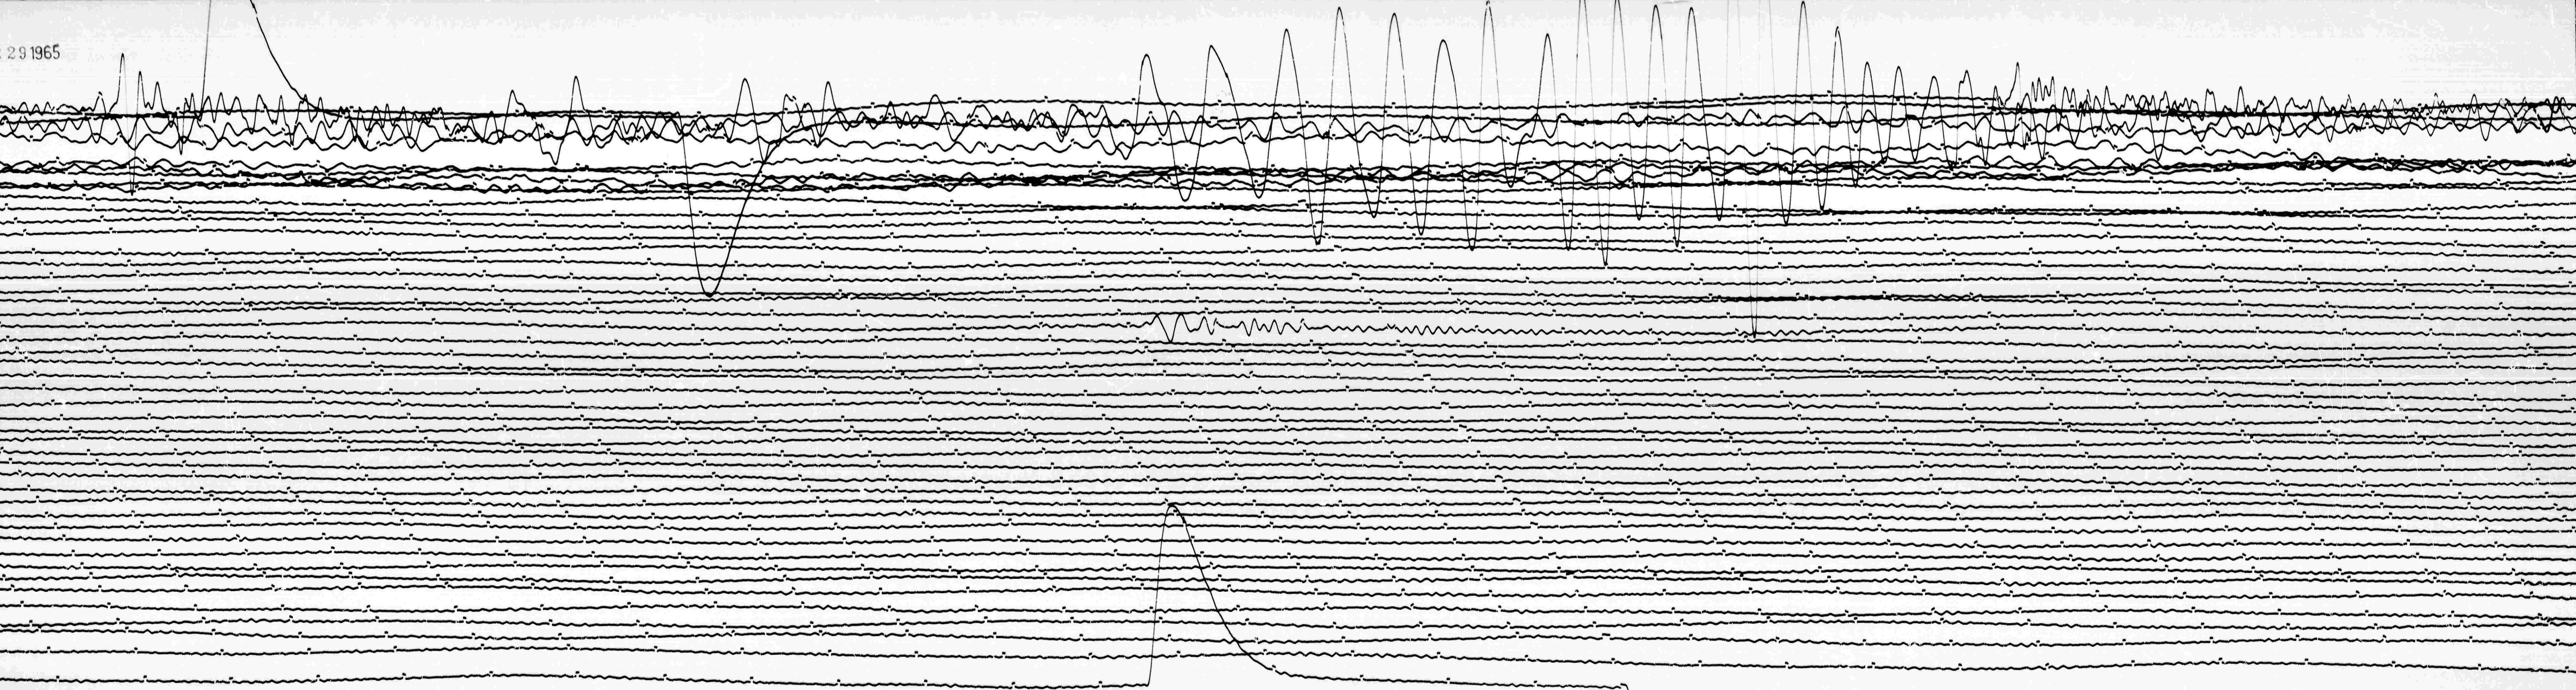

APR 29 1965

STATION & COMP. Z. DATE 2/27/65 GRND. MOT. 10/5/65
OFF. GCT. OFF. GCT. CORR. AT 10/5/65
CAL. CUR. 2/27/65 MAG. 5.20 10/5/65

APR 30 1965

00
LP-2