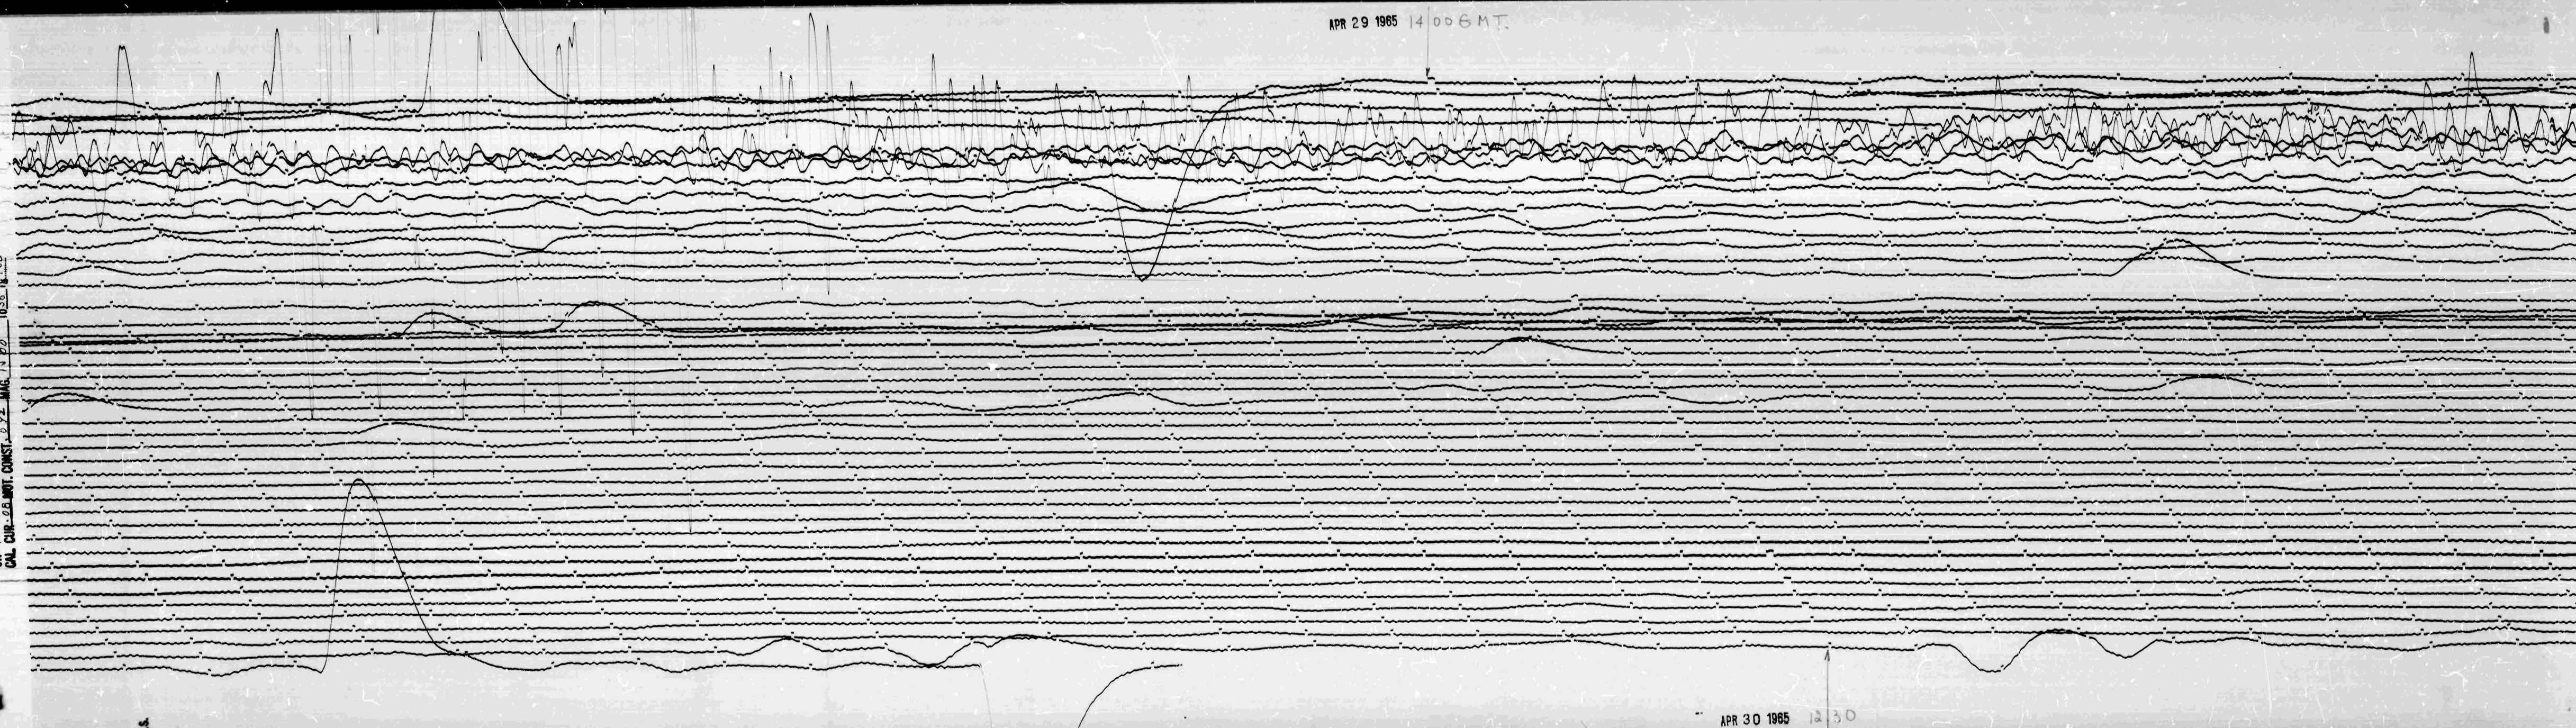

APR 29 1965 14 00 GMT

STATION W-9 COMP DATE 4-29-65 GRND. MOT. / ON 1.3-3.5 GCT. OFF 1.2-5.2 GCT. CORR. 00 AT 13.00 GCT. CAL. CUR. 08. MOT. CONST. 0.92 MAG. 1.20 10.30 18.00

APR 30 1965 12 30