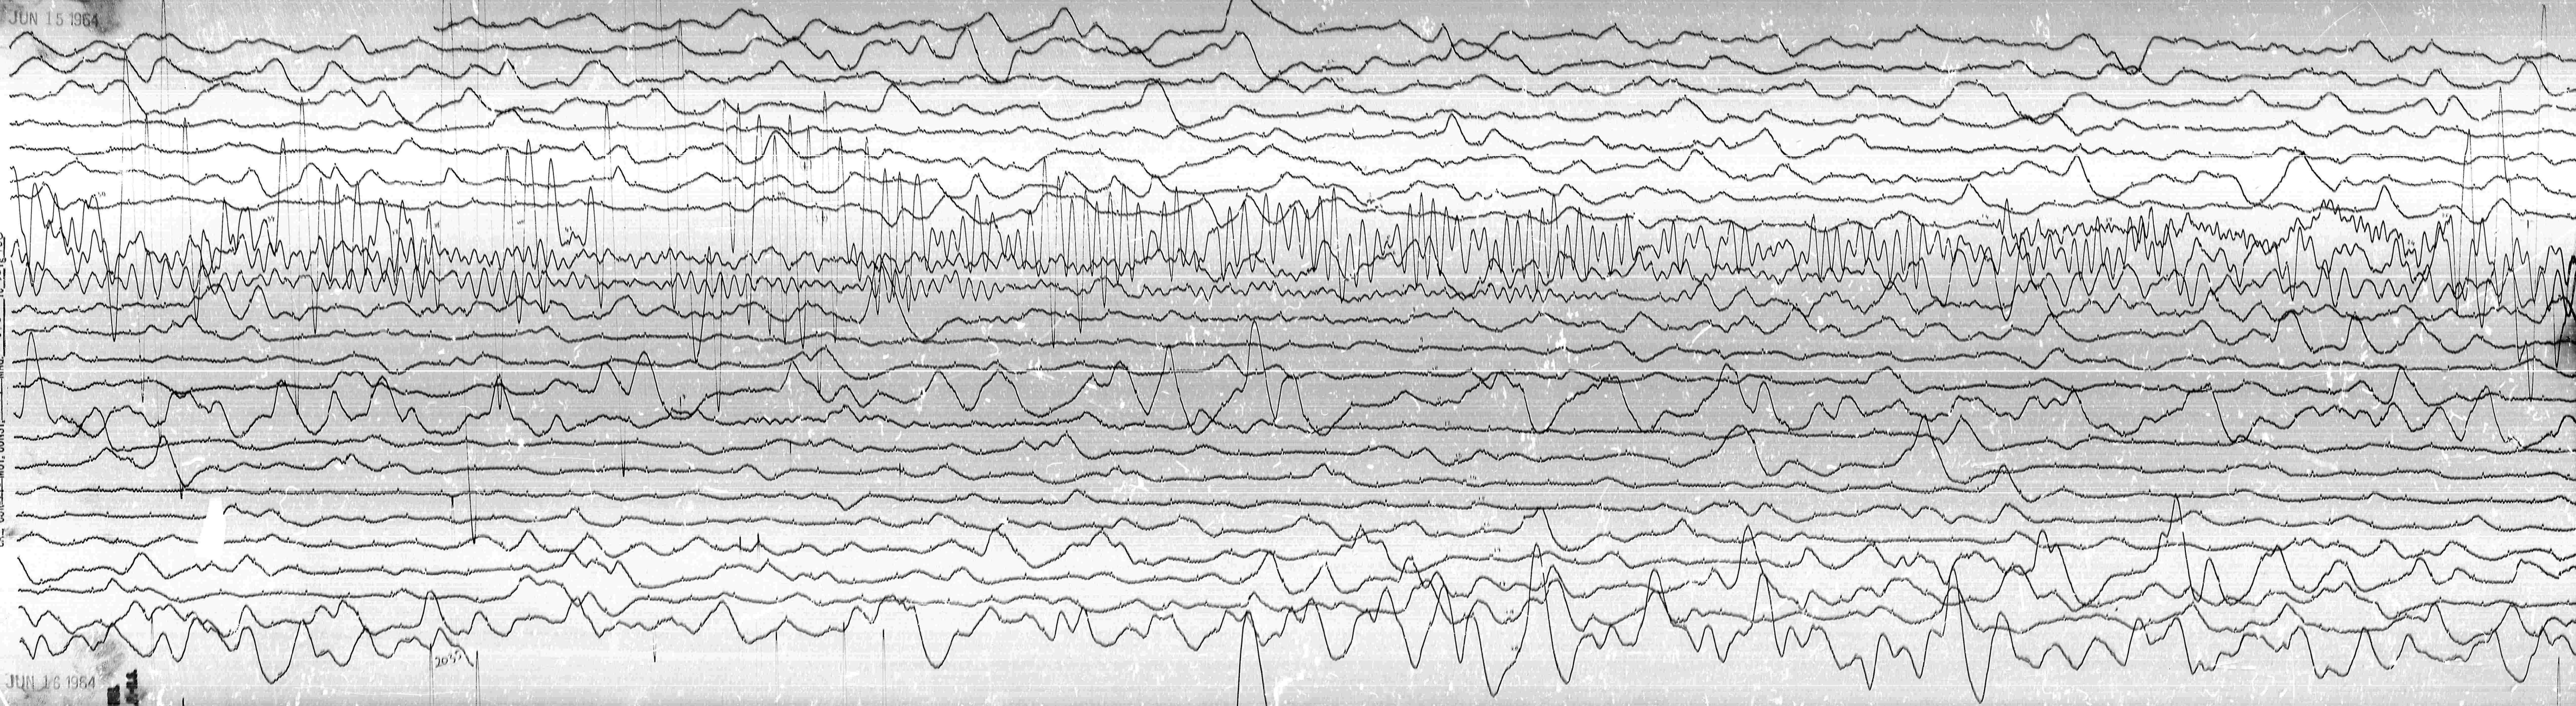

JUN 15 1964

STATION: COMPAS, DATE: 15 JUN 64, TIME: 15:00, MOT: N
CH: 20.90, GCT: OFF 20.35, GCT. CORR: 5.2, AT: 25.90 GCT.
C: CUREXAS, MOT, CONST, 0.89, MAG, 3.75, TO 301g, 1.00

JUN 16 1964

124