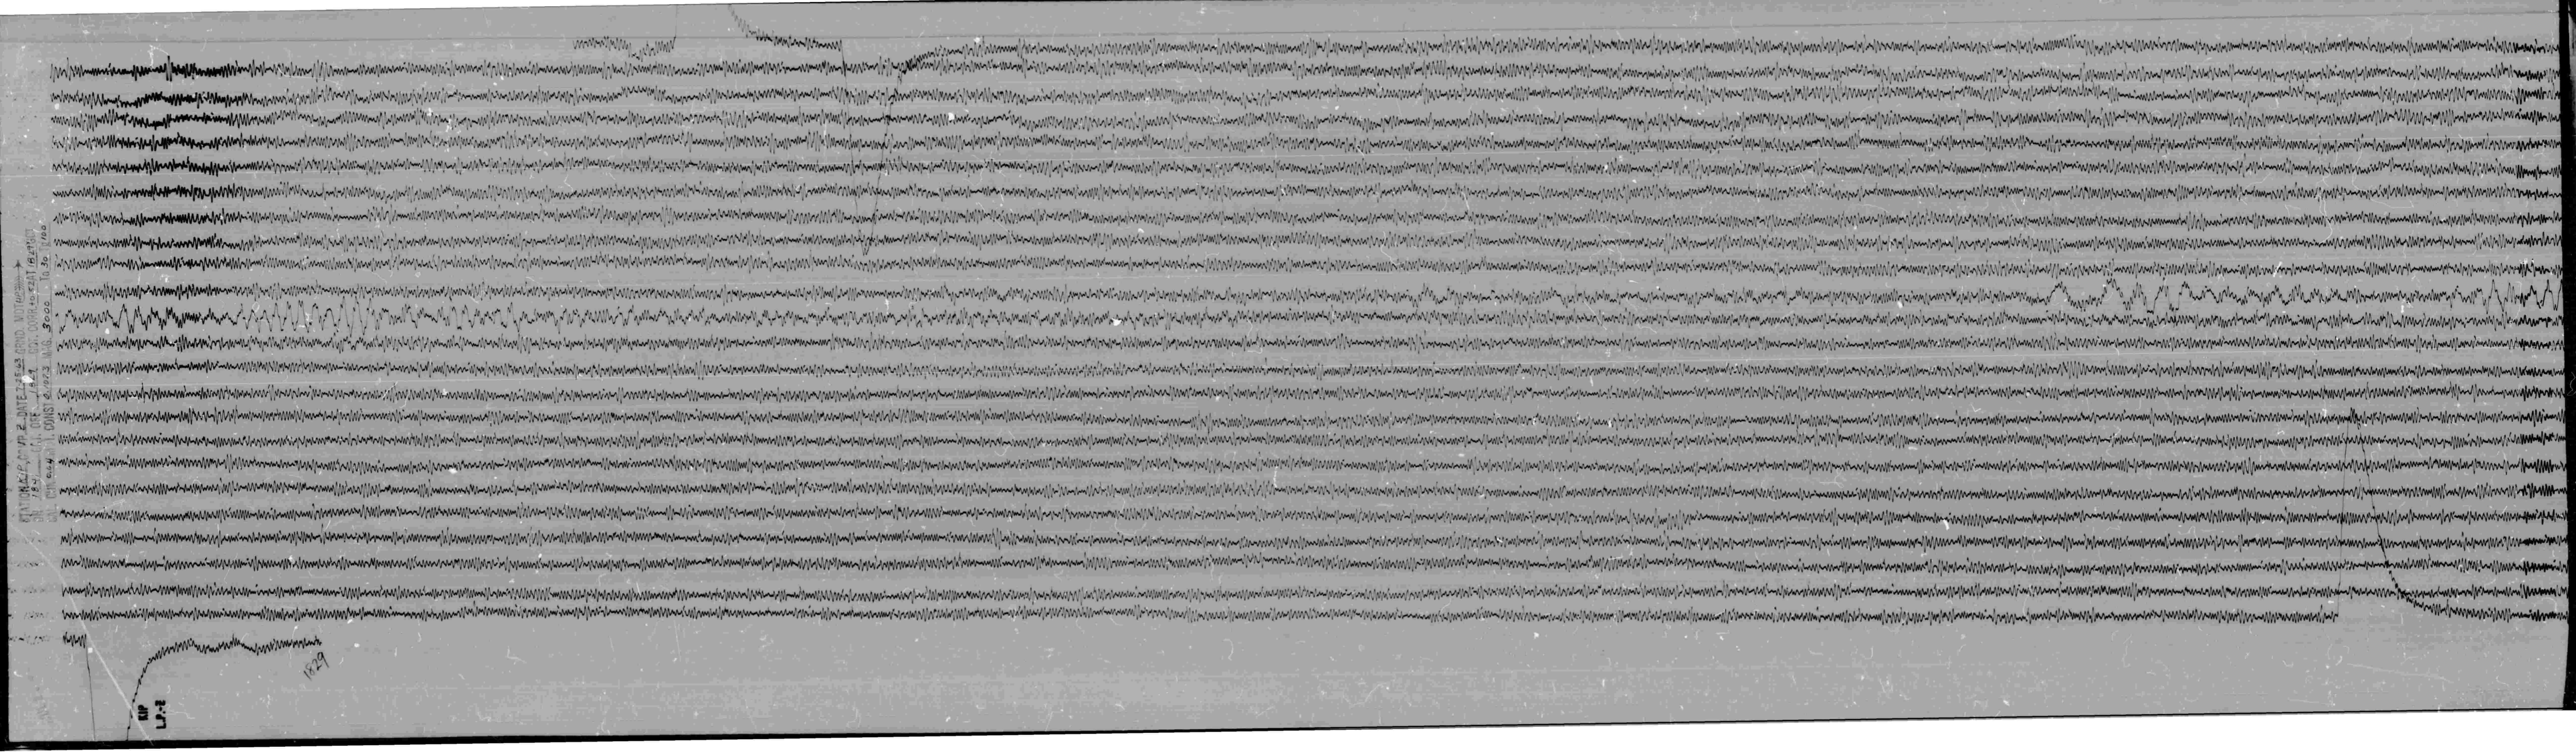

STATION ACP, CP, VP, Z-DAY, 4.5 GRID, NORTH 142000
DATE 18 JUN 63, OFF. OF. 1429, COOR. 405200
SIN 18 JUN 63, I. CONST. 2, 1963, MAG. 5000, TO 30, 14200

2-7
IP

1829