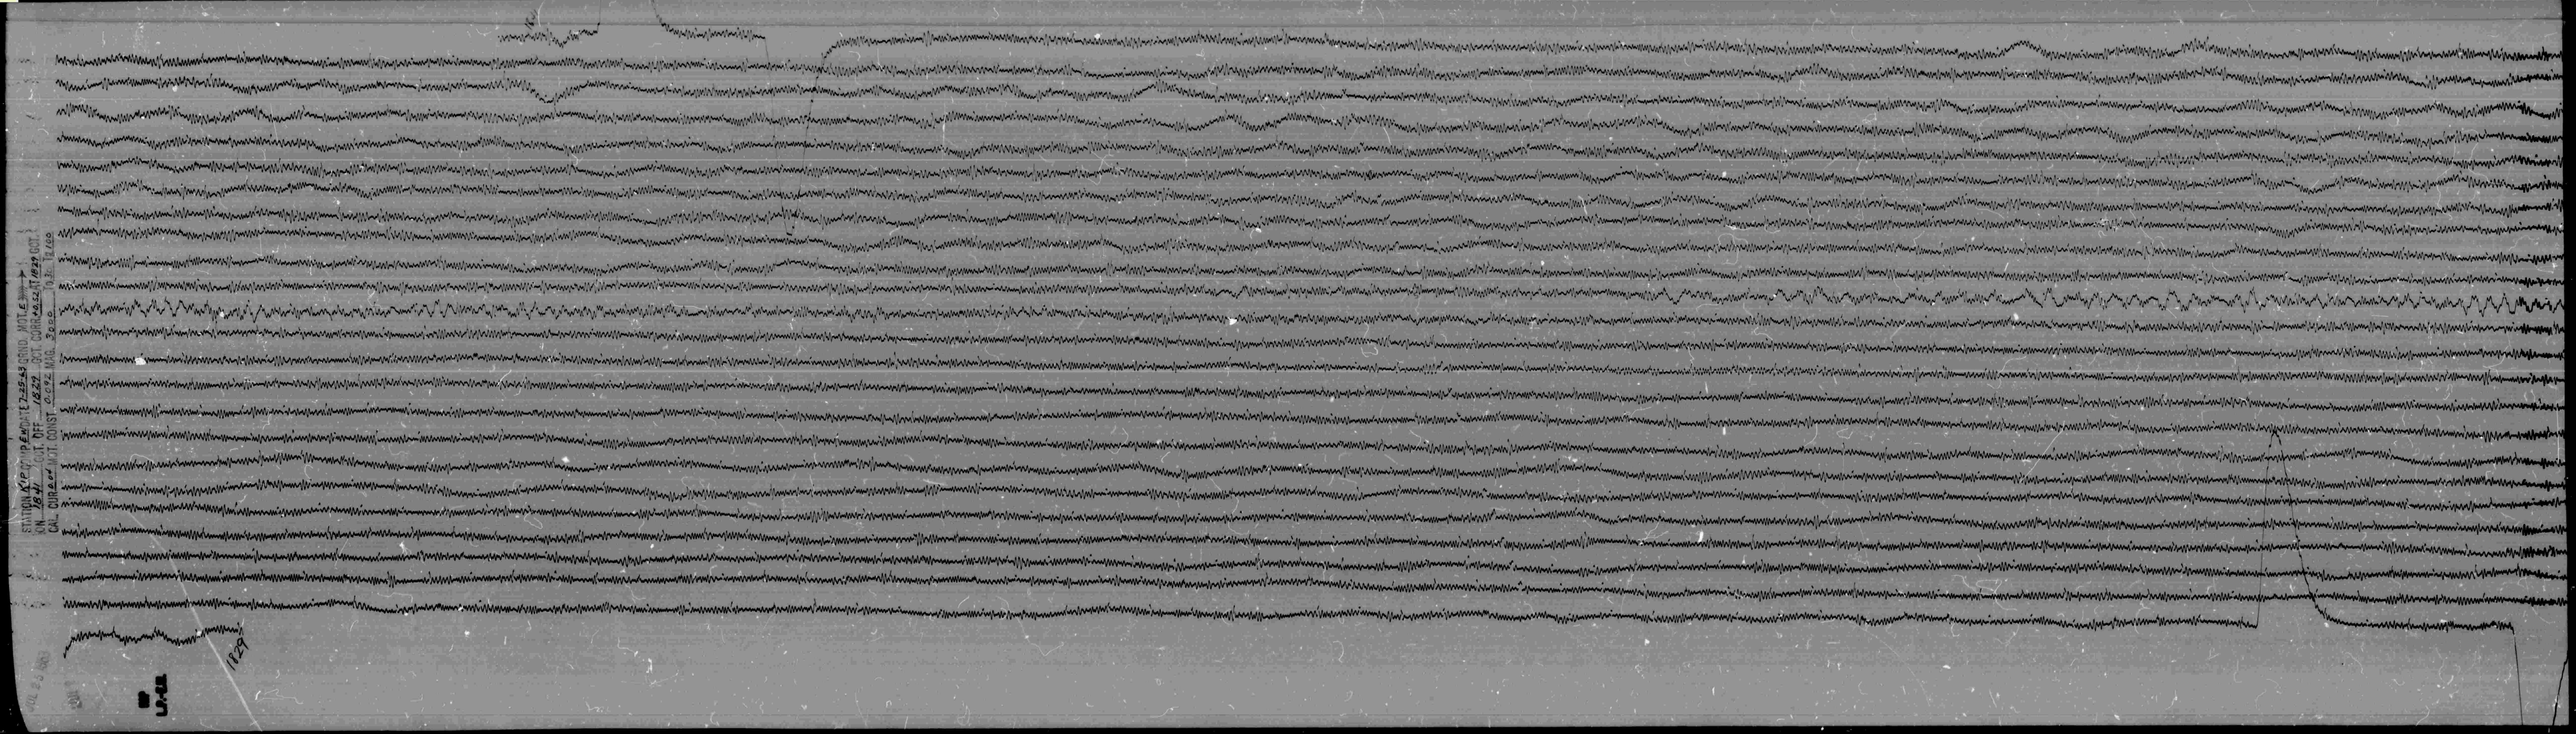

STATION KIP, DATE 7-25-43 GRID, MOT. E. 3000
ON 18.41 OCT. OFF 18.22 OCT. CORR. 0.52 AT 1829 GMT
CAL. CUR. 0.04 MAG. CONST. 0.02 MAG. 3000 TO 30.14700

1829

U.S.G.